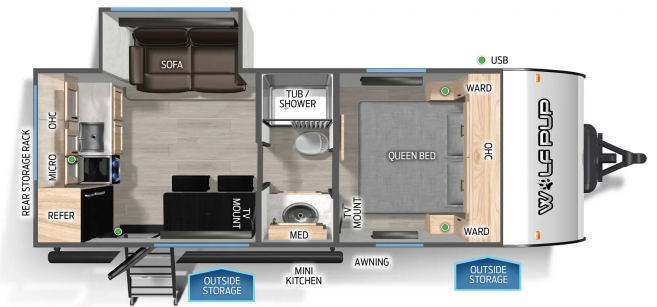

### SPECIFICATIONS

Year	2025
Manufacturer	FOREST RIVER
Brand	WOLF PUP
Model	17SC
Type	Travel Trailer
Status	New
Stock #	P1121
Financing Available	✓
Warranty Available	✓
Suspension	N/A
Leveling	N/A
Exterior Length	23.1 ft.
Dry Weight	4164 lbs.
Sleeping Capacity	N/A person(s)
Interior Colour	N/A
Exterior Colour	N/A
Slideouts	N/A