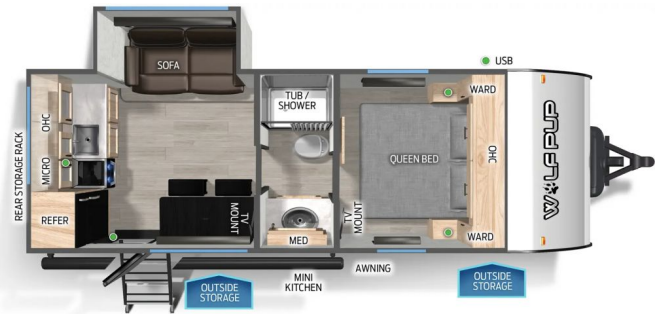

### SPECIFICATIONS

Year	2025
Manufacturer	FOREST RIVER
Brand	WOLF PUP
Model	17SC
Type	Travel Trailer
Status	New
Stock #	P1121
Financing Available	✓
Warranty Available	✓
Suspension	N/A
Leveling	N/A
Exterior Length	23.1 ft.
Dry Weight	4164 lbs.
Sleeping Capacity	N/A person(s)
Interior Colour	N/A
Exterior Colour	N/A
Slideouts	N/A