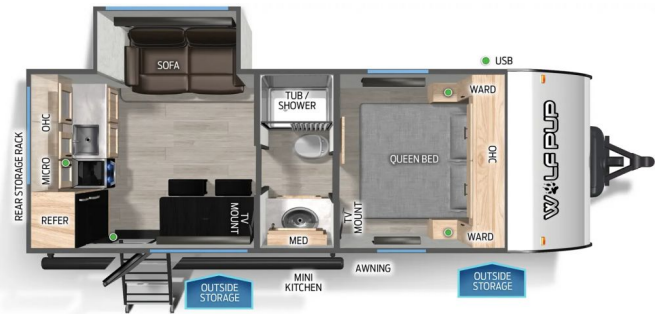

2025 FOREST RIVER WOLF PUP 17SC

\$34,995.00

\$176 Bi-Weekly

SPECIFICATIONS

Year	2025
Manufacturer	FOREST RIVER
Brand	WOLF PUP
Model	17SC
Type	Travel Trailer
Status	New
Stock #	P1120
Financing Available	✓
Warranty Available	✓
Suspension	N/A
Leveling	N/A
Exterior Length	23.1 ft.
Dry Weight	4164 lbs.
Sleeping Capacity	N/A person(s)
Interior Colour	N/A
Exterior Colour	N/A
Slideouts	N/A

Disclaimer: Product information, pricing and photos are as accurate as possible and are subject to change without notice.

SELLING FEATURES

HITCH WEIGHT

460 lb.

GVWR

5,560 lb.

UVW

4,164 lb.

CCC

1,396 lb.

EXTERIOR LENGTH

23' 10"

EXTERIOR HEIGHT

TBD

EXTERIOR WIDTH

96"