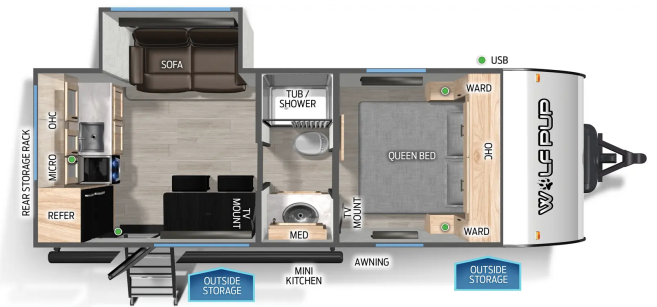

2025 FOREST RIVER WOLF PUP 17SC

\$34,995.00

\$176 Bi-Weekly

SPECIFICATIONS

Year	2025
Manufacturer	FOREST RIVER
Brand	WOLF PUP
Model	17SC
Type	Travel Trailer
Status	New
Stock #	P1120
Financing Available	✓
Warranty Available	✓
Suspension	N/A
Leveling	N/A
Exterior Length	23.1 ft.
Dry Weight	4164 lbs.
Sleeping Capacity	N/A person(s)
Interior Colour	N/A
Exterior Colour	N/A
Slideouts	N/A

Disclaimer: Product information, pricing and photos are as accurate as possible and are subject to change without notice.

SELLING FEATURES

HITCH WEIGHT

460 lb.

GVWR

5,560 lb.

UVW

4,164 lb.

CCC

1,396 lb.

EXTERIOR LENGTH

23' 10"

EXTERIOR HEIGHT

TBD

EXTERIOR WIDTH

96"