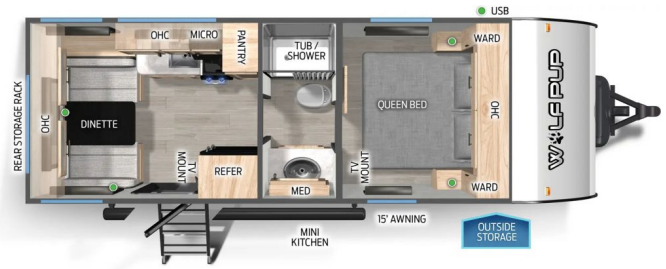

\$140 Bi-Weekly

SPECIFICATIONS

Year	2025
Manufacturer	FOREST RIVER
Brand	WOLF PUP
Model	16CM
Type	Travel Trailer
Status	New
Stock #	P1119
Financing Available	✓
Warranty Available	✓
Suspension	N/A
Leveling	N/A
Exterior Length	23.1 ft.
Dry Weight	3830 lbs.
Sleeping Capacity	N/A person(s)
Interior Colour	N/A
Exterior Colour	N/A
Slideouts	N/A