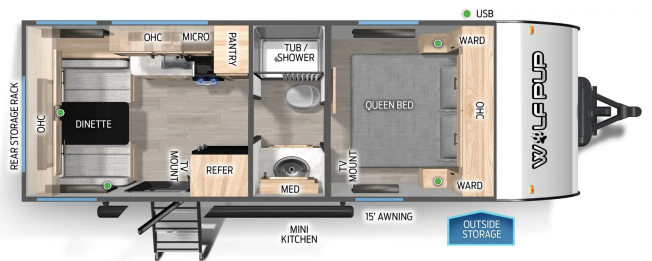

\$151 Bi-Weekly

SPECIFICATIONS

Year	2025
Manufacturer	FOREST RIVER
Brand	WOLF PUP
Model	16CM
Type	Travel Trailer
Status	New
Stock #	P3062
Financing Available	✓
Warranty Available	✓
Suspension	N/A
Leveling	N/A
Exterior Length	23.1 ft.
Dry Weight	3830 lbs.
Sleeping Capacity	N/A person(s)
Interior Colour	N/A
Exterior Colour	N/A
Slideouts	N/A