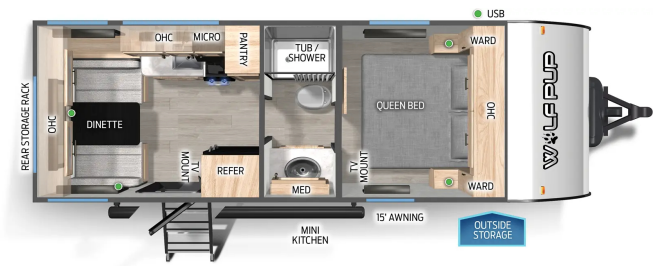

2025 FOREST RIVER WOLF PUP 16CM

\$29,995.00

\$151 Bi-Weekly

SPECIFICATIONS

Year	2025
Manufacturer	FOREST RIVER
Brand	WOLF PUP
Model	16CM
Type	Travel Trailer
Status	New
Stock #	P11190
Financing Available	✓
Warranty Available	✓
Suspension	N/A
Leveling	N/A
Exterior Length	23.1 ft.
Dry Weight	3830 lbs.
Sleeping Capacity	N/A person(s)
Interior Colour	N/A
Exterior Colour	N/A
Slideouts	N/A

CCC

1,706 lb.

EXTERIOR LENGTH

23' 10"

EXTERIOR HEIGHT

TBD

EXTERIOR WIDTH

90"