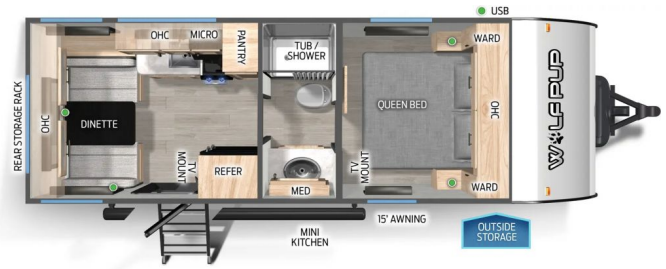

2025 FOREST RIVER WOLF PUP 16CM

\$29,995.00

\$151 Bi-Weekly

SPECIFICATIONS

Year	2025
Manufacturer	FOREST RIVER
Brand	WOLF PUP
Model	16CM
Type	Travel Trailer
Status	New
Stock #	P11190
Financing Available	✓
Warranty Available	✓
Suspension	N/A
Leveling	N/A
Exterior Length	23.1 ft.
Dry Weight	3830 lbs.
Sleeping Capacity	N/A person(s)
Interior Colour	N/A
Exterior Colour	N/A
Slideouts	N/A

Disclaimer: Product information, pricing and photos are as accurate as possible and are subject to change without notice.

SELLING FEATURES

HITCH WEIGHT

426 lb.

GVWR

5,526 lb.

UVW

3,820 lb.

CCC

1,706 lb.

EXTERIOR LENGTH

23' 10"

EXTERIOR HEIGHT

TBD

EXTERIOR WIDTH

90"