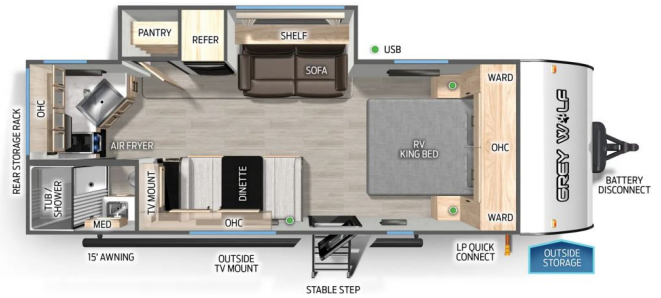

2025 FOREST RIVER GREY WOLF 22CE

SPECIFICATIONS

Year	2025
Manufacturer	FOREST RIVER
Brand	GREY WOLF
Model	22CE
Type	Travel Trailer
Status	New
Stock #	P1118
Financing Available	✓
Warranty Available	✓
Suspension	N/A
Leveling	N/A
Exterior Length	26.2 ft.
Dry Weight	4953 lbs.
Sleeping Capacity	N/A person(s)
Interior Colour	N/A
Exterior Colour	N/A
Slideouts	N/A

Disclaimer: Product information, pricing and photos are as accurate as possible and are subject to change without notice.

SELLING FEATURES

HITCH WEIGHT

615 lb.

GVWR

7,615 lb.

UVW

4,953 lb.

CCC

2,662 lb.

EXTERIOR LENGTH

26' 2"

EXTERIOR HEIGHT

10' 6"

EXTERIOR WIDTH

96"