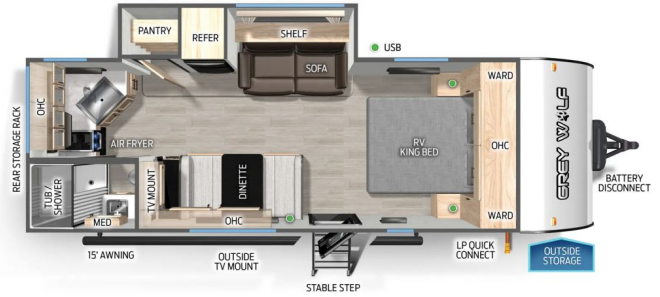

Originally \$50,693.00

\$196 Bi-Weekly

SPECIFICATIONS

Year	2025
Manufacturer	FOREST RIVER
Brand	GREY WOLF
Model	22CE
Type	Travel Trailer
Status	New
Stock #	P1118
Financing Available	✓
Warranty Available	✓
Suspension	N/A
Leveling	N/A
Exterior Length	26.2 ft.
Dry Weight	4953 lbs.
Sleeping Capacity	N/A person(s)
Interior Colour	N/A
Exterior Colour	N/A
Slideouts	N/A

CCC

2,662 lb.

EXTERIOR LENGTH

26' 2"

EXTERIOR HEIGHT

10' 6"

EXTERIOR WIDTH

96"