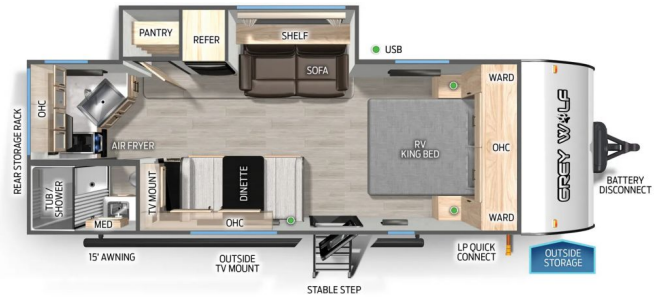

Year	2025
Manufacturer	FOREST RIVER
Brand	GREY WOLF
Model	22CE
Type	Travel Trailer
Status	New
Stock #	P1118
Financing Available	✓
Warranty Available	✓
Suspension	N/A
Leveling	N/A
Exterior Length	26.2 ft.
Dry Weight	4953 lbs.
Sleeping Capacity	N/A person(s)
Interior Colour	N/A
Exterior Colour	N/A
Slideouts	N/A

CCC

2,662 lb.

EXTERIOR LENGTH

26' 2"

EXTERIOR HEIGHT

10' 6"

EXTERIOR WIDTH

96"