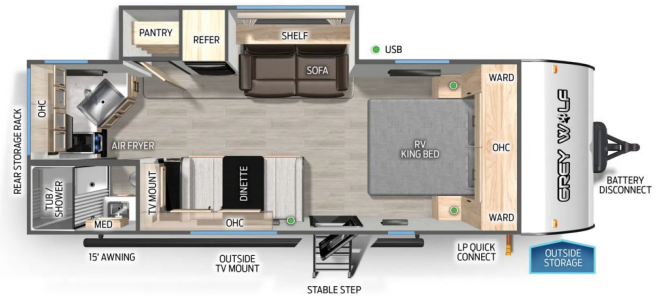

Year	2025
Manufacturer	FOREST RIVER
Brand	GREY WOLF
Model	22CE
Type	Travel Trailer
Status	New
Stock #	P1118
Financing Available	✓
Warranty Available	✓
Suspension	N/A
Leveling	N/A
Exterior Length	26.2 ft.
Dry Weight	4953 lbs.
Sleeping Capacity	N/A person(s)
Interior Colour	N/A
Exterior Colour	N/A
Slideouts	N/A

CCC

2,662 lb.

EXTERIOR LENGTH

26' 2"

EXTERIOR HEIGHT

10' 6"

EXTERIOR WIDTH

96"