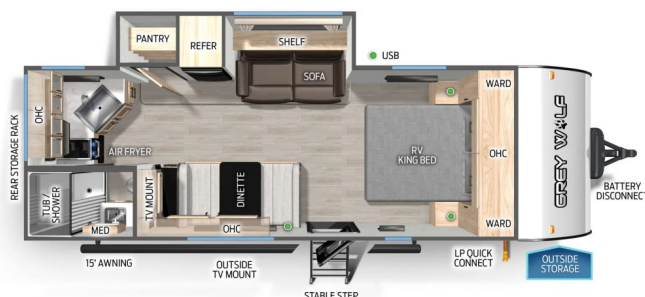

2025 FOREST RIVER GREY WOLF 22CE

SPECIFICATIONS

Year	2025
Manufacturer	FOREST RIVER
Brand	GREY WOLF
Model	22CE
Type	Travel Trailer
Status	New
Stock #	P1118
Financing Available	✓
Warranty Available	✓
Suspension	N/A
Leveling	N/A
Exterior Length	26.2 ft.
Dry Weight	4953 lbs.
Sleeping Capacity	N/A person(s)
Interior Colour	N/A
Exterior Colour	N/A
Slideouts	N/A

Disclaimer: Product information, pricing and photos are as accurate as possible and are subject to change without notice.

SELLING FEATURES

HITCH WEIGHT

615 lb.

GVWR

7,615 lb.

UVW

4,953 lb.

CCC

2,662 lb.

EXTERIOR LENGTH

26' 2"

EXTERIOR HEIGHT

10' 6"

EXTERIOR WIDTH

96"