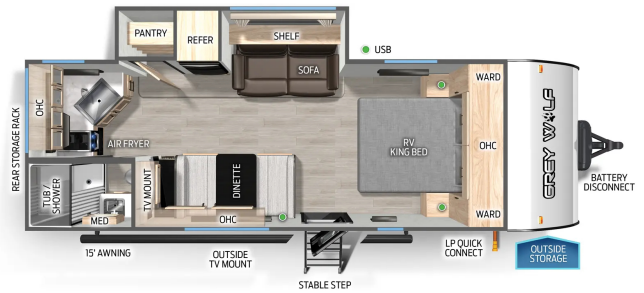

\$191 Bi-Weekly

2025 FOREST RIVER GREY WOLF 22CE

SPECIFICATIONS

Year	2025
Manufacturer	FOREST RIVER
Brand	GREY WOLF
Model	22CE
Type	Travel Trailer
Status	New
Stock #	P3021
Financing Available	✓
Warranty Available	✓
Suspension	N/A
Leveling	N/A
Exterior Length	26.2 ft.
Dry Weight	4953 lbs.
Sleeping Capacity	N/A person(s)
Interior Colour	N/A
Exterior Colour	N/A
Slideouts	N/A

CCC

2,662 lb.

EXTERIOR LENGTH

26' 2"

EXTERIOR HEIGHT

10' 6"

EXTERIOR WIDTH

96"