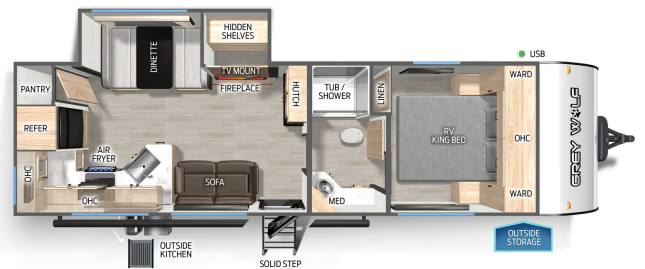

Originally \$42,995

\$207 Bi-Weekly

**2025 FOREST RIVER GREY WOLF 26SS**

**SPECIFICATIONS**

Year	2025
Manufacturer	FOREST RIVER
Brand	GREY WOLF
Model	26SS
Type	Travel Trailer
Status	New
Stock #	P1117
Financing Available	✓
Warranty Available	✓
Suspension	N/A
Leveling	N/A
Exterior Length	27.6 ft.
Dry Weight	6200 lbs.
Sleeping Capacity	N/A person(s)
Interior Colour	N/A
Exterior Colour	N/A
Slideouts	N/A