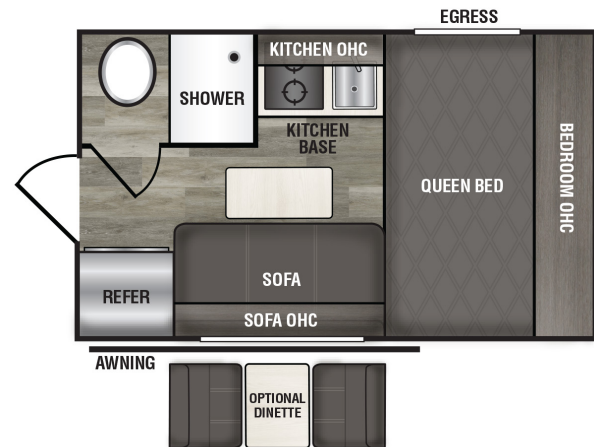

SPECIAL UNIT

2025 RIVERSIDE XPLOER 135X

SPECIFICATIONS

Year	2025
Manufacturer	RIVERSIDE
Brand	XPLOER
Model	135X
Type	Travel Trailer
Status	New
Stock #	8600
Financing Available	✓
Warranty Available	✓
Suspension	N/A
Leveling	N/A
Exterior Length	13.0 ft.
Dry Weight	2880 lbs.
Sleeping Capacity	3 person(s)
Interior Colour	N/A
Exterior Colour	N/A
Slideouts	N/A

Disclaimer: Product information, pricing and photos are as accurate as possible and are subject to change without notice.

SELLING FEATURES

Riverside RV Xplorer 135X: Compact Adventure-Ready RV for Off-Road Travel

The Riverside RV Xplorer 135X is the ultimate compact RV designed for adventurers who crave rugged off-road exploration while enjoying modern conveniences. Perfect for solo travelers, couples, or small families, the Xplo...