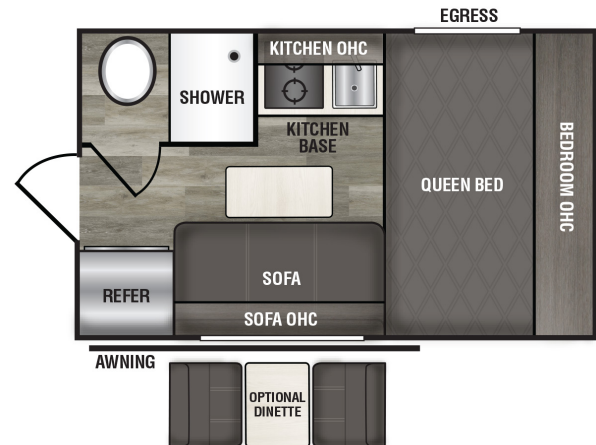

2025 RIVERSIDE XPLOER 135X

$32,900.00

Originally $43,581.00

$157 Bi-Weekly

SPECIFICATIONS

Year	2025
Manufacturer	RIVERSIDE
Brand	XPLOER
Model	135X
Type	Travel Trailer
Status	New
Stock #	8600
Financing Available	✓
Warranty Available	✓
Suspension	N/A
Leveling	N/A
Exterior Length	13.0 ft.
Dry Weight	2880 lbs.
Sleeping Capacity	3 person(s)
Interior Colour	N/A
Exterior Colour	N/A
Slideouts	N/A

Disclaimer: Product information, pricing and photos are as accurate as possible and are subject to change without notice.

SELLING FEATURES

Riverside RV Xplorer 135X: Compact Adventure-Ready RV for Off-Road Travel

The Riverside RV Xplorer 135X is the ultimate compact RV designed for adventurers who crave rugged off-road exploration while enjoying modern conveniences. Perfect for solo travelers, couples, or small families, the Xplo...