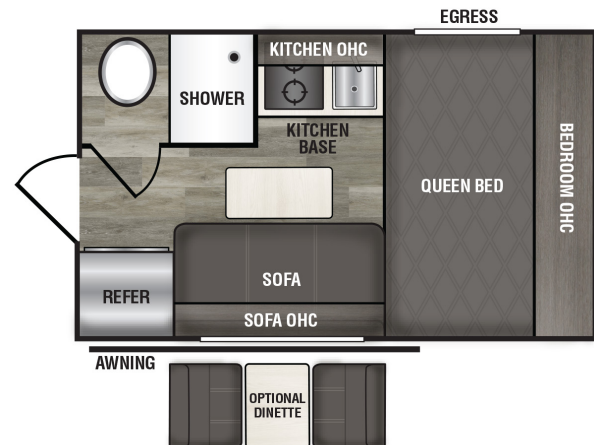

2025 RIVERSIDE XPLOER 135X

\$32,900.00

Originally \$43,581.00

\$157 Bi-Weekly

SPECIFICATIONS

Year	2025
Manufacturer	RIVERSIDE
Brand	XPLOER
Model	135X
Type	Travel Trailer
Status	New
Stock #	8600
Financing Available	✓
Warranty Available	✓
Suspension	N/A
Leveling	N/A
Exterior Length	13.0 ft.
Dry Weight	2880 lbs.
Sleeping Capacity	3 person(s)
Interior Colour	N/A
Exterior Colour	N/A
Slideouts	N/A

Disclaimer: Product information, pricing and photos are as accurate as possible and are subject to change without notice.

SELLING FEATURES

Riverside RV Xplorer 135X: Compact Adventure-Ready RV for Off-Road Travel

The Riverside RV Xplorer 135X is the ultimate compact RV designed for adventurers who crave rugged off-road exploration while enjoying modern conveniences. Perfect for solo travelers, couples, or small families, the Xplo...