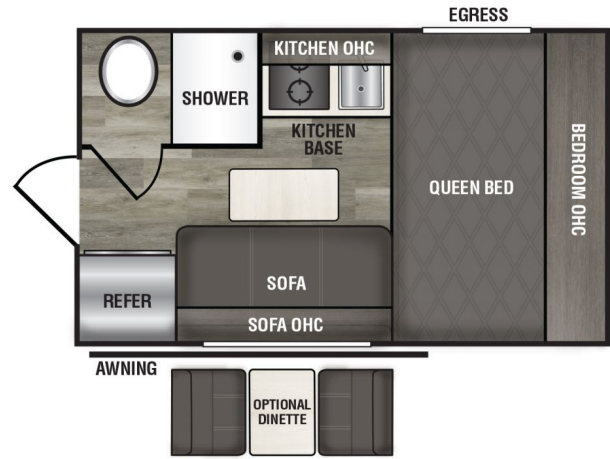

2025 RIVERSIDE XPLOER 135X

$32,900.00

Originally $43,581.00

$157 Bi-Weekly

SPECIFICATIONS

Year	2025
Manufacturer	RIVERSIDE
Brand	XPLOER
Model	135X
Type	Travel Trailer
Status	New
Stock #	8600
Financing Available	✓
Warranty Available	✓
Suspension	N/A
Leveling	N/A
Exterior Length	13.0 ft.
Dry Weight	2880 lbs.
Sleeping Capacity	3 person(s)
Interior Colour	N/A
Exterior Colour	N/A
Slideouts	N/A

Disclaimer: Product information, pricing and photos are as accurate as possible and are subject to change without notice.

SELLING FEATURES

Riverside RV Xplorer 135X: Compact Adventure-Ready RV for Off-Road Travel

The Riverside RV Xplorer 135X is the ultimate compact RV designed for adventurers who crave rugged off-road exploration while enjoying modern conveniences. Perfect for solo travelers, couples, or small families, the Xplo...