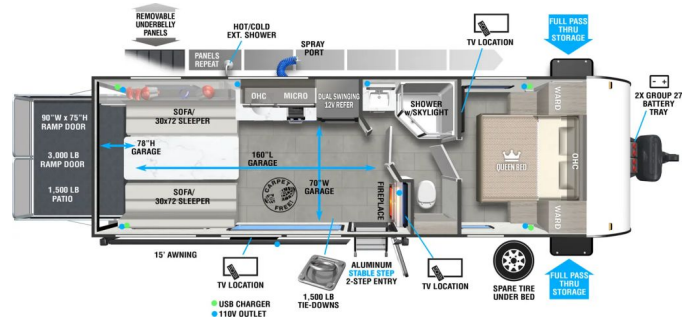

2025 FSX TOY HAULER 260RTK

\$43,995.00

\$222 Bi-Weekly

SPECIFICATIONS

Year	2025
Manufacturer	FSX
Brand	TOY HAULER
Model	260RTK
Type	Toy Hauler
Status	New
Stock #	P116
Financing Available	✓
Warranty Available	✓
Suspension	N/A
Leveling	N/A
Exterior Length	28.6 ft.
Dry Weight	5438 lbs.
Sleeping Capacity	N/A person(s)
Interior Colour	N/A
Exterior Colour	N/A
Slideouts	N/A

Disclaimer: Product information, pricing and photos are as accurate as possible and are subject to change without notice.

SELLING FEATURES

The 260RTK front bedroom provides a queen bed with extra storage, while the adjacent bathroom gives you a large skylight shower and mirrored linen closet. The kitchen provides modern appliances, panoramic window, and a faux stone accent wall with entertainment center. Taking the crew on the road?...