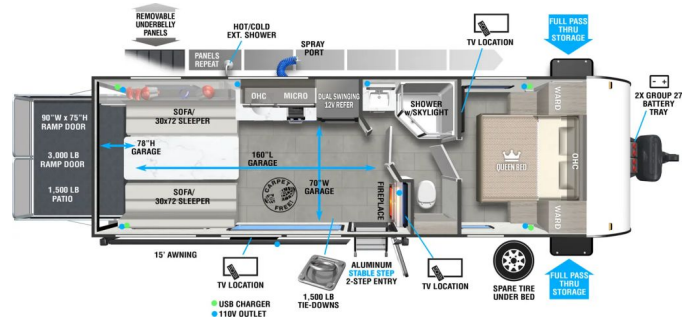

2025 FOREST RIVER FSX Toy Hauler 260RTK

\$43,995.00
\$206 Bi-Weekly

SPECIFICATIONS

Year	2025
Manufacturer	FOREST RIVER
Brand	FSX Toy Hauler
Model	260RTK
Type	Toy Hauler
Status	New
Stock #	P116
Financing Available	✓
Warranty Available	✓
Suspension	N/A
Leveling	N/A
Exterior Length	28.6 ft.
Dry Weight	5438 lbs.
Sleeping Capacity	N/A person(s)
Interior Colour	N/A
Exterior Colour	N/A
Slideouts	N/A

Disclaimer: Product information, pricing and photos are as accurate as possible and are subject to change without notice.

SELLING FEATURES

The 260RTK front bedroom provides a queen bed with extra storage, while the adjacent bathroom gives you a large skylight shower and mirrored linen closet. The kitchen provides modern appliances, panoramic window, and a faux stone accent wall with entertainment center. Taking the crew on the road?...