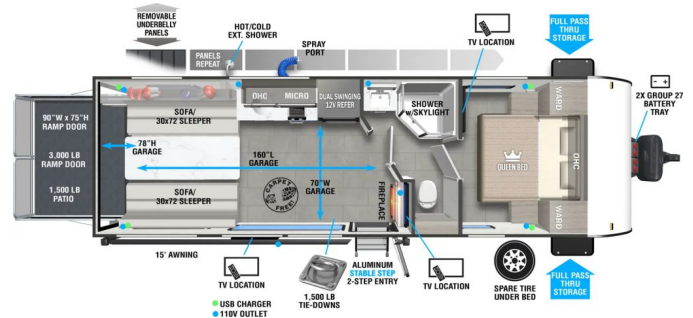

2025 FOREST RIVER FSX Toy Hauler 260RTK

\$43,995.00

\$206 Bi-Weekly

SPECIFICATIONS

Year	2025
Manufacturer	FOREST RIVER
Brand	FSX Toy Hauler
Model	260RTK
Type	Toy Hauler
Status	New
Stock #	P116
Financing Available	✓
Warranty Available	✓
Suspension	N/A
Leveling	N/A
Exterior Length	28.6 ft.
Dry Weight	5438 lbs.
Sleeping Capacity	N/A person(s)
Interior Colour	N/A
Exterior Colour	N/A
Slideouts	N/A

Disclaimer: Product information, pricing and photos are as accurate as possible and are subject to change without notice.

SELLING FEATURES

The 260RTK front bedroom provides a queen bed with extra storage, while the adjacent bathroom gives you a large skylight shower and mirrored linen closet. The kitchen provides modern appliances, panoramic window, and a faux stone accent wall with entertainment center. Taking the crew on the road?...