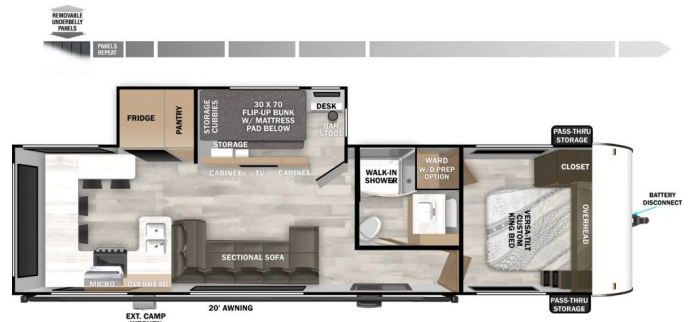

\$243 Bi-Weekly

SPECIFICATIONS

Year	2025
Manufacturer	fore
Brand	Wildwood
Model	29VIEW
Type	Travel Trailer
Status	New
Stock #	P114
Financing Available	✓
Warranty Available	✓
Suspension	N/A
Leveling	N/A
Exterior Length	34.1 ft.
Dry Weight	8001 lbs.
Sleeping Capacity	N/A person(s)
Interior Colour	N/A
Exterior Colour	N/A
Slideouts	N/A

Disclaimer: Product information, pricing and photos are as accurate as possible and are subject to change without notice.

SELLING FEATURES

The Wildwood 29VIEW floorplan offers standard hung fiberglass exterior and solid surface countertops. Features the Versa-Slide offering additional storage, bunks and capability to utilize as an office. This model bypasses a traditional dinette but offers 18 linear feet of countertop space and the...