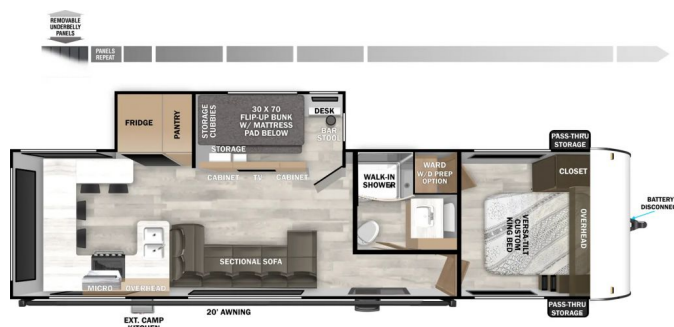

\$53,995.00

Originally \$70,193.00

\$272 Bi-Weekly

SPECIFICATIONS

Year	2025
Manufacturer	WILDWOOD
Brand	FOREST RIVER WILDWOOD
Model	29VIEW
Type	Travel Trailer
Status	New
Stock #	P114
Financing Available	✓
Warranty Available	✓
Suspension	N/A
Leveling	N/A
Exterior Length	34.1 ft.
Dry Weight	8001 lbs.
Sleeping Capacity	N/A person(s)
Interior Colour	N/A
Exterior Colour	N/A
Slideouts	N/A

Disclaimer: Product information, pricing and photos are as accurate as possible and are subject to change without notice.

SELLING FEATURES

The Wildwood 29VIEW floorplan offers standard hung fiberglass exterior and solid surface countertops. Features the Versa-Slide offering additional storage, bunks and capability to utilize as an office. This model bypasses a traditional dinette but offers 18 linear feet of countertop space and the...