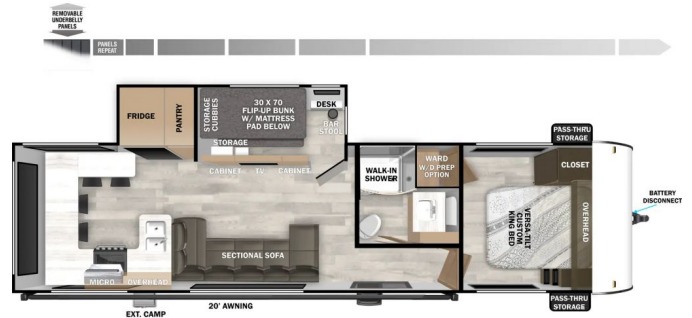

\$51,995.00

\$243 Bi-Weekly

SPECIFICATIONS

Year	2025
Manufacturer	FOREST RIVER
Brand	Wildwood
Model	29VIEW
Type	Travel Trailer
Status	New
Stock #	P114
Financing Available	✓
Warranty Available	✓
Suspension	N/A
Leveling	N/A
Exterior Length	34.1 ft.
Dry Weight	8001 lbs.
Sleeping Capacity	N/A person(s)
Interior Colour	N/A
Exterior Colour	N/A
Slideouts	N/A

Disclaimer: Product information, pricing and photos are as accurate as possible and are subject to change without notice.

SELLING FEATURES

The Wildwood 29VIEW floorplan offers standard hung fiberglass exterior and solid surface countertops. Features the Versa-Slide offering additional storage, bunks and capability to utilize as an office. This model bypasses a traditional dinette but offers 18 linear feet of countertop space and the...