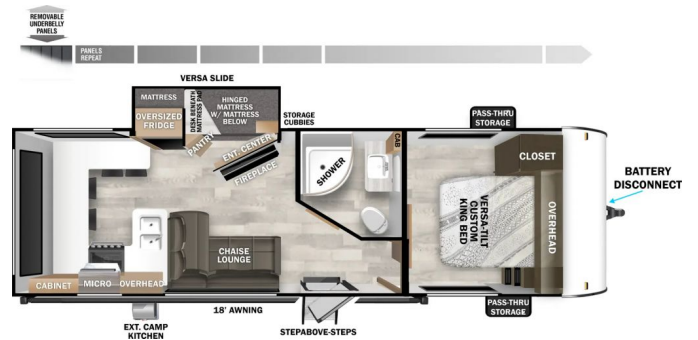

\$215 Bi-Weekly

SPECIFICATIONS

Year	2025
Manufacturer	FOREST RIVER
Brand	X-Lite
Model	24VIEW
Type	Travel Trailer
Status	New
Stock #	P113
Financing Available	✓
Warranty Available	✓
Suspension	N/A
Leveling	N/A
Exterior Length	29.1 ft.
Dry Weight	6158 lbs.
Sleeping Capacity	N/A person(s)
Interior Colour	N/A
Exterior Colour	N/A
Slideouts	N/A

Disclaimer: Product information, pricing and photos are as accurate as possible and are subject to change without notice.

SELLING FEATURES

The Wildwood X-Lite 24VIEW floorplan offers standard hung fiberglass exterior and solid surface counter tops. Features the Versa-Slide offering additional storage, bunks and capability to utilize as an office. This model bypasses a traditional dinette but offers 18 linear feet of counter top spac...