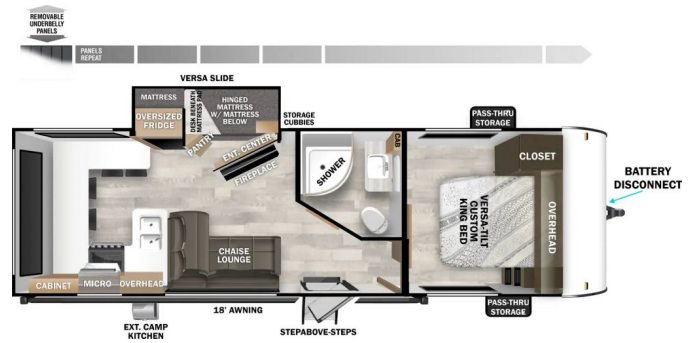

PIERSON MOTORS

mpierson@piersonmotors.ca 1-519-395-2424

2065 Concession 12, Ripley, ON N0G 2R0

Local 1-519-395-2424 | Fax 1-519-395-4141 | <https://www.piersonmotors.ca/>

2025 FOREST RIVER X-Lite 24VIEW

$45,995.00

$215 Bi-Weekly

SPECIFICATIONS

Year	2025
Manufacturer	FOREST RIVER
Brand	X-Lite
Model	24VIEW
Type	Travel Trailer
Status	New
Stock #	P113
Financing Available	✓
Warranty Available	✓
Suspension	N/A
Leveling	N/A
Exterior Length	29.1 ft.
Dry Weight	6158 lbs.
Sleeping Capacity	N/A person(s)
Interior Colour	N/A
Exterior Colour	N/A
Slideouts	N/A

Disclaimer: Product information, pricing and photos are as accurate as possible and are subject to change without notice.

SELLING FEATURES

The Wildwood X-Lite 24VIEW floorplan offers standard hung fiberglass exterior and solid surface counter tops. Features the Versa-Slide offering additional storage, bunks and capability to utilize as an office. This model bypasses a traditional dinette but offers 18 linear feet of counter top spac...

Powered by focusRV