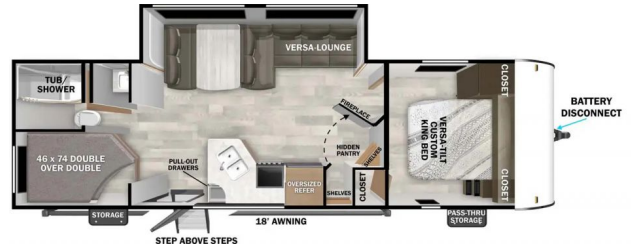

Originally ~~\$50,693.00~~

\$196 Bi-Weekly

SPECIFICATIONS

Year	2025
Manufacturer	WILDWOOD
Brand	X-LITE
Model	26ICE
Type	Travel Trailer
Status	New
Stock #	P112
Financing Available	✓
Warranty Available	✓
Suspension	N/A
Leveling	N/A
Exterior Length	32.9 ft.
Dry Weight	6288 lbs.
Sleeping Capacity	N/A person(s)
Interior Colour	N/A
Exterior Colour	N/A
Slideouts	N/A

EXTERIOR LENGTH

32' 9"

EXTERIOR HEIGHT

10' 4"

EXTERIOR WIDTH

96"

FRESH WATER

39 gal.