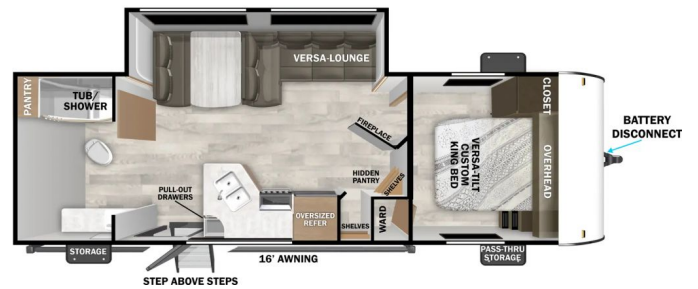

\$182 Bi-Weekly

SPECIFICATIONS

Year	2025
Manufacturer	Forest River
Brand	X-Lite
Model	25ICE
Type	Travel Trailer
Status	New
Stock #	P111
Financing Available	✓
Warranty Available	✓
Suspension	N/A
Leveling	N/A
Exterior Length	29.1 ft.
Dry Weight	6178 lbs.
Sleeping Capacity	N/A person(s)
Interior Colour	N/A
Exterior Colour	N/A
Slideouts	N/A

EXTERIOR LENGTH

29' 10"

EXTERIOR HEIGHT

10' 3"

EXTERIOR WIDTH

96"

FRESH WATER

40 gal.