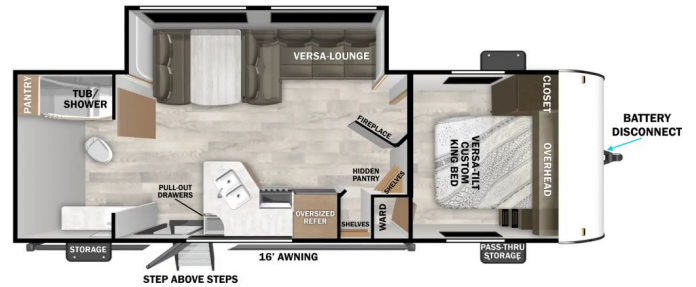

2025 Forest River X-Lite 25ICE

\$38,995.00

\$182 Bi-Weekly

SPECIFICATIONS

Year	2025
Manufacturer	Forest River
Brand	X-Lite
Model	25ICE
Type	Travel Trailer
Status	New
Stock #	P111
Financing Available	✓
Warranty Available	✓
Suspension	N/A
Leveling	N/A
Exterior Length	29.1 ft.
Dry Weight	6178 lbs.
Sleeping Capacity	N/A person(s)
Interior Colour	N/A
Exterior Colour	N/A
Slideouts	N/A

Disclaimer: Product information, pricing and photos are as accurate as possible and are subject to change without notice.

SELLING FEATURES

HITCH WEIGHT

735 lb.

UVW

6,178 lb.

CCC

1,557 lb.

EXTERIOR LENGTH

29' 10"

EXTERIOR HEIGHT

10' 3"

EXTERIOR WIDTH

96"

FRESH WATER

40 gal.

GRAY WATER

60 gal.

BLACK WATER

30 gal.

AWNING SIZE

16'