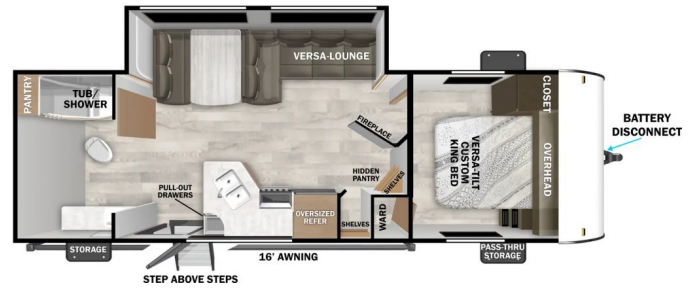

\$196 Bi-Weekly

SPECIFICATIONS

Year	2025
Manufacturer	WILDWOOD
Brand	X-LITE
Model	25ICE
Type	Travel Trailer
Status	New
Stock #	P111
Financing Available	✓
Warranty Available	✓
Suspension	N/A
Leveling	N/A
Exterior Length	29.1 ft.
Dry Weight	6178 lbs.
Sleeping Capacity	N/A person(s)
Interior Colour	N/A
Exterior Colour	N/A
Slideouts	N/A

EXTERIOR LENGTH

29' 10"

EXTERIOR HEIGHT

10' 3"

EXTERIOR WIDTH

96"

FRESH WATER

40 gal.