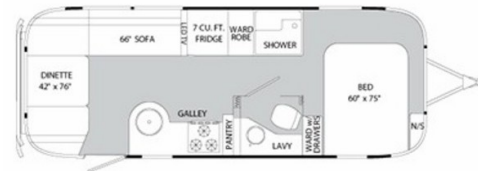

SPECIFICATIONS

Year	2012
Manufacturer	AIRSTREAM
Brand	EDDIE BAUER
Model	25
Type	Travel Trailer
Status	PreOwned
Stock #	12901
Financing Available	✓
Warranty Available	✓
Suspension	N/A
Leveling	N/A
Exterior Length	25.9 ft.
Dry Weight	5552 lbs.
Sleeping Capacity	5 person(s)
Interior Colour	N/A
Exterior Colour	Aluminum
Slideouts	N/A

Disclaimer: Product information, pricing and photos are as accurate as possible and are subject to change without notice.

SELLING FEATURES

Specifications and Features:

- Length (ft): 25'11"
- Width (ft): 8'5"
- Height (ft): 9'7"
- Interior Height (ft): 6'5"
- GVWR (lbs): 7300
- Dry Weight (lbs): 5552
- Payload Capacity (lbs): 1748
- Hitch Weight (lbs): 833
- Number Of Fresh Water Holding Tanks: 1
- Total Fresh Water Tank Capacit...