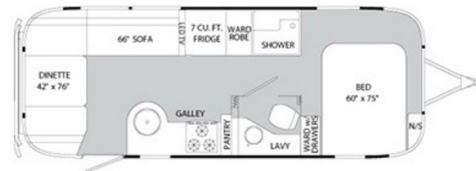

SPECIFICATIONS

Year	2012
Manufacturer	AIRSTREAM
Brand	EDDIE BAUER
Model	25
Type	Travel Trailer
Status	PreOwned
Stock #	12901
Financing Available	✓
Warranty Available	✓
Suspension	N/A
Leveling	N/A
Exterior Length	25.9 ft.
Dry Weight	5552 lbs.
Sleeping Capacity	5 person(s)
Interior Colour	N/A
Exterior Colour	Aluminum
Slideouts	N/A

Disclaimer: Product information, pricing and photos are as accurate as possible and are subject to change without notice.

SELLING FEATURES

Specifications and Features:

- Length (ft): 25'11"
- Width (ft): 8'5"
- Height (ft): 9'7"
- Interior Height (ft): 6'5"
- GVWR (lbs): 7300
- Dry Weight (lbs): 5552
- Payload Capacity (lbs): 1748
- Hitch Weight (lbs): 833
- Number Of Fresh Water Holding Tanks: 1
- Total Fresh Water Tank Capacit...