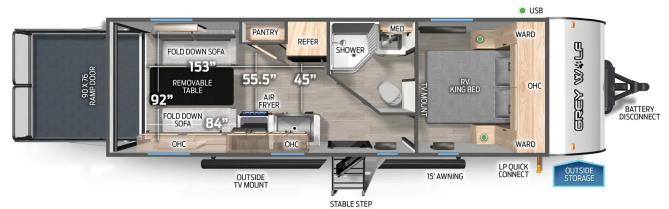

CASCADE

sales@towtallycamping.com 1-530-241-7848

2425 Cascade Blvd., Redding, CA 96003

Local 1-530-241-7848 | <https://www.towtallycamping.com/>

2025 FOREST RIVER CHEROKEE GREY WOLF 22RR

$29,992.00

Originally $51,013.75

SPECIFICATIONS

Year	2025
Manufacturer	FOREST RIVER
Brand	CHEROKEE GREY WOLF
Model	22RR
Type	Toy Hauler
Status	New
Stock #	SK092354
Financing Available	✓
Warranty Available	✓
Suspension	N/A
Leveling	N/A
Exterior Length	29.0 ft.
Dry Weight	4871 lbs.
Sleeping Capacity	4 person(s)
Interior Colour	Denali
Exterior Colour	Aluminum
Slideouts	N/A

Disclaimer: Product information, pricing and photos are as accurate as possible and are subject to change without notice.

SELLING FEATURES

Specifications and Features:

- Length (ft): 29'0"
- Width (ft): 8'0"
- Height (ft): 10'6"
- GVWR (lbs): 7686
- Dry Weight (lbs): 4871
- Payload Capacity (lbs): 2815
- Hitch Weight (lbs): 686
- Number Of Fresh Water Holding Tanks: 1
- Total Fresh Water Tank Capacity (gal): 40
- Number Of Gray ...

OPTIONS & EQUIPMENT

Limited Package:

- 12 V High Efficiency 10 Cubic Foot Residential-Style Refrigerator with Travel Lock
- Chef Select Black Stainless Steel Kitchen Suite Package
- Super Kitchen
- Seamless Countertops
- Matte Black Heavy Duty Spring Assisted Kitchen Faucet Sprayer
- Residential Farm Style Black Stainless Steel Sink
- Fireplace (Where Available)
- Premium Bedding and Comforter
- Upgraded Sofa with Bolster Arm Rests
- Supersized Central Air Conditioning Unit 15 000 BTU (Where Available)
- USB-C Charging Stations
- Full Hybrid Tub with Shower Surround
- LED Interior Lights
- Light Filtering Sheet Shading Premium Blackout
- Zebra Blinds
- RV King Bed (Where Available)
- Bedside Inverter
- Exclusive Solar Thermo Controlled Reflective Tinted Safety Glass Windows
- Blackout Glass Safety Slam Friction Hinge Entry Door with Window and Shade Prep
- Cherokee Exclusive Stable Step with Oversized Landing
- Exterior LED Light Strip at Awning
- External Porch Scare Light
- Premium Wheel Package
- Tire Pressure Indicators
- Spare Tire
- Four Stabilizer Jacks