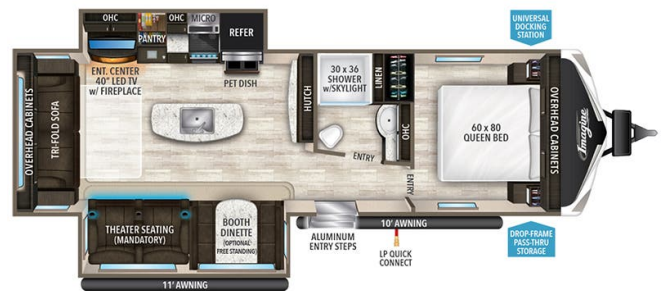

SPECIAL UNIT

$33,995.00

2019 GRAND DESIGN IMAGINE 2970RL

SPECIFICATIONS

Year	2019
Manufacturer	GRAND DESIGN
Brand	IMAGINE
Model	2970RL
Type	Travel Trailer
Status	PreOwned
Stock #	297
Financing Available	✓
Suspension	N/A
Leveling	N/A
Exterior Length	34.0 ft.
Dry Weight	7324 lbs.
Sleeping Capacity	4 person(s)
Interior Colour	N/A
Exterior Colour	N/A
Slideouts	2

Disclaimer: Product information, pricing and photos are as accurate as possible and are subject to change without notice.

Powered by focusRV