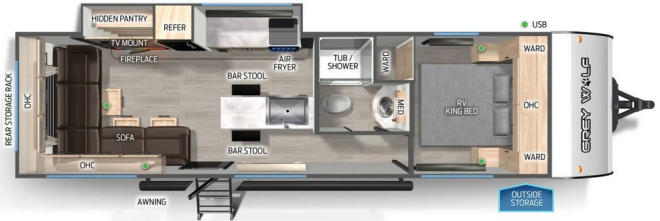

SPECIAL UNIT

\$42,995.00

Originally \$44,995

\$201 Bi-Weekly

2025 FOREST RIVER GREY WOLF 27LH

SPECIFICATIONS

Year	2025
Manufacturer	FOREST RIVER
Brand	GREY WOLF
Model	27LH
Type	Travel Trailer
Status	New
Stock #	P16
Financing Available	✓
Warranty Available	✓
Suspension	N/A
Leveling	N/A
Exterior Length	27.0 ft.
Dry Weight	5849 lbs.
Sleeping Capacity	N/A person(s)
Interior Colour	N/A
Exterior Colour	N/A
Slideouts	N/A