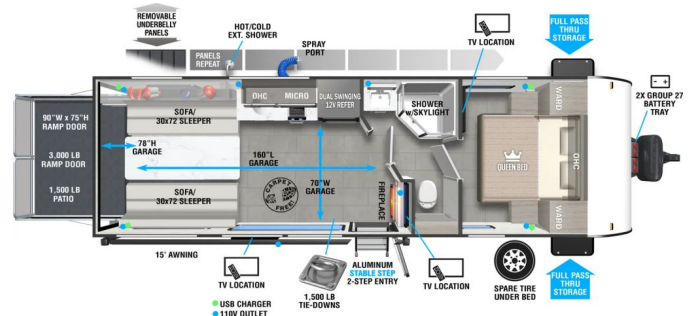

2025 FOREST RIVER FSX Toy Hauler 260RTK

\$43,995.00

\$206 Bi-Weekly

SPECIFICATIONS

Year	2025
Manufacturer	FOREST RIVER
Brand	FSX Toy Hauler
Model	260RTK
Type	Toy Hauler
Status	New
Stock #	P15
Financing Available	✓
Warranty Available	✓
Suspension	N/A
Leveling	N/A
Exterior Length	28.6 ft.
Dry Weight	5438 lbs.
Sleeping Capacity	N/A person(s)
Interior Colour	N/A
Exterior Colour	N/A
Slideouts	N/A

Disclaimer: Product information, pricing and photos are as accurate as possible and are subject to change without notice.

SELLING FEATURES

The 260RTK front bedroom provides a queen bed with extra storage, while the adjacent bathroom gives you a large skylight shower and mirrored linen closet. The kitchen provides modern appliances, panoramic window, and a faux stone accent wall with entertainment center. Taking the crew on the road?...