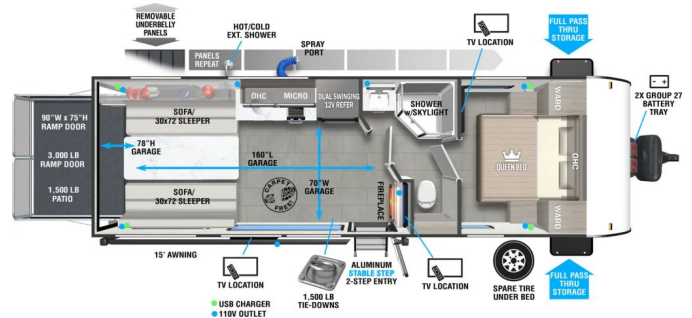

2025 FSX TOY HAULER 260RTK

\$43,995.00

\$222 Bi-Weekly

SPECIFICATIONS

Year	2025
Manufacturer	FSX
Brand	TOY HAULER
Model	260RTK
Type	Toy Hauler
Status	New
Stock #	P15
Financing Available	✓
Warranty Available	✓
Suspension	N/A
Leveling	N/A
Exterior Length	28.6 ft.
Dry Weight	5438 lbs.
Sleeping Capacity	N/A person(s)
Interior Colour	N/A
Exterior Colour	N/A
Slideouts	N/A

Disclaimer: Product information, pricing and photos are as accurate as possible and are subject to change without notice.

SELLING FEATURES

The 260RTK front bedroom provides a queen bed with extra storage, while the adjacent bathroom gives you a large skylight shower and mirrored linen closet. The kitchen provides modern appliances, panoramic window, and a faux stone accent wall with entertainment center. Taking the crew on the road?...