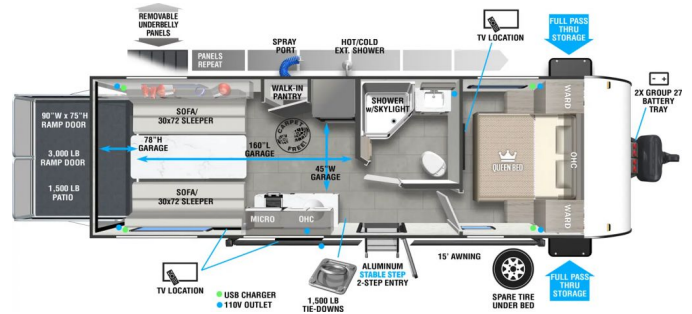

### SPECIFICATIONS

Year	2025
Manufacturer	FSX
Brand	TOY HAULER
Model	210RTK
Type	Toy Hauler
Status	New
Stock #	P1440
Financing Available	✓
Warranty Available	✓
Suspension	N/A
Leveling	N/A
Exterior Length	28.6 ft.
Dry Weight	5494 lbs.
Sleeping Capacity	N/A person(s)
Interior Colour	N/A
Exterior Colour	N/A
Slideouts	N/A

### SELLING FEATURES

The 210RTK is the perfect couple's toy hauler, with loads of towing options at just under 5,000 lb. The front bedroom provides a queen bed with extra storage, while the bathroom gives you a large corner skylight shower and mirrored linen closet. The kitchen provides modern appliances, and a walk-...