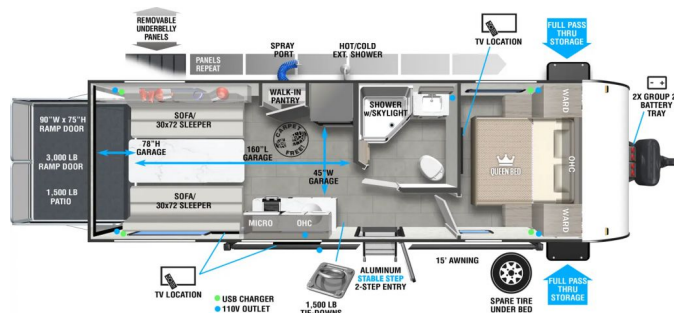

2025 FOREST RIVER FSX Toy Hauler 210RTK

\$42,995.00

\$201 Bi-Weekly

SPECIFICATIONS

Year	2025
Manufacturer	FOREST RIVER
Brand	FSX Toy Hauler
Model	210RTK
Type	Toy Hauler
Status	New
Stock #	P14
Financing Available	✓
Warranty Available	✓
Suspension	N/A
Leveling	N/A
Exterior Length	28.6 ft.
Dry Weight	5494 lbs.
Sleeping Capacity	N/A person(s)
Interior Colour	N/A
Exterior Colour	N/A
Slideouts	N/A

Disclaimer: Product information, pricing and photos are as accurate as possible and are subject to change without notice.

SELLING FEATURES

The 210RTK is the perfect couple's toy hauler, with loads of towing options at just under 5,000 lb. The front bedroom provides a queen bed with extra storage, while the bathroom gives you a large corner skylight shower and mirrored linen closet. The kitchen provides modern appliances, and a walk-...