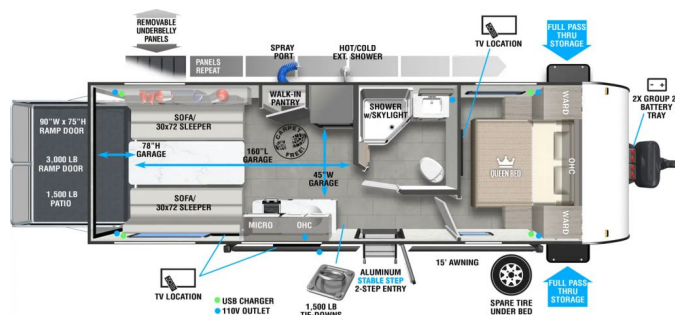

### SPECIFICATIONS

Year	2025
Manufacturer	FOREST RIVER
Brand	FSX Toy Hauler
Model	210RTK
Type	Toy Hauler
Status	New
Stock #	P14
Financing Available	✓
Warranty Available	✓
Suspension	N/A
Leveling	N/A
Exterior Length	28.6 ft.
Dry Weight	5494 lbs.
Sleeping Capacity	N/A person(s)
Interior Colour	N/A
Exterior Colour	N/A
Slideouts	N/A

### SELLING FEATURES

The 210RTK is the perfect couple's toy hauler, with loads of towing options at just under 5,000 lb. The front bedroom provides a queen bed with extra storage, while the bathroom gives you a large corner skylight shower and mirrored linen closet. The kitchen provides modern appliances, and a walk-...