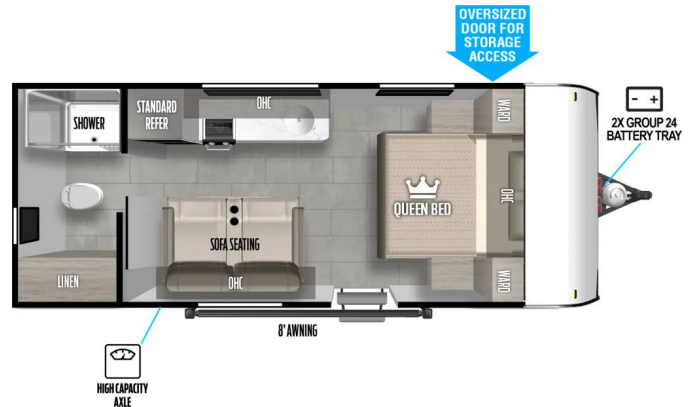

### SPECIFICATIONS

Year	2025
Manufacturer	FOREST RIVER
Brand	FSX
Model	164RBLE
Type	Travel Trailer
Status	New
Stock #	P13
Financing Available	✓
Warranty Available	✓
Suspension	N/A
Leveling	N/A
Exterior Length	21.0 ft.
Dry Weight	2819 lbs.
Sleeping Capacity	N/A person(s)
Interior Colour	N/A
Exterior Colour	N/A
Slideouts	N/A

#### EXTERIOR WIDTH

90"