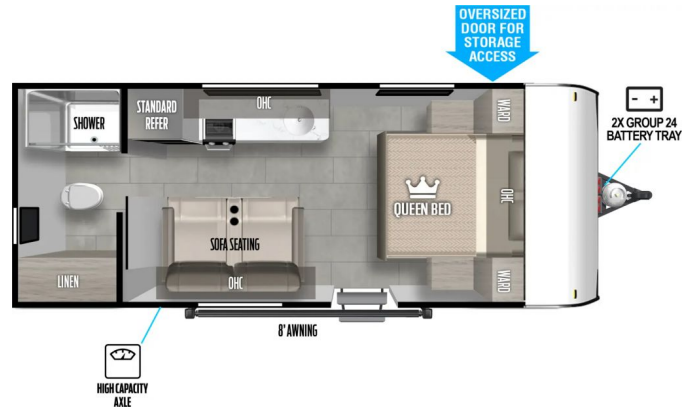

2025 FOREST RIVER FSX 164RBLE

\$23,995.00

\$112 Bi-Weekly

SPECIFICATIONS

Year	2025
Manufacturer	FOREST RIVER
Brand	FSX
Model	164RBLE
Type	Travel Trailer
Status	New
Stock #	P13
Financing Available	✓
Warranty Available	✓
Suspension	N/A
Leveling	N/A
Exterior Length	21.0 ft.
Dry Weight	2819 lbs.
Sleeping Capacity	N/A person(s)
Interior Colour	N/A
Exterior Colour	N/A
Slideouts	N/A

Disclaimer: Product information, pricing and photos are as accurate as possible and are subject to change without notice.

SELLING FEATURES

HITCH WEIGHT

380 lb.

UVW

2,819 lb.

CCC

1,061 lb.

EXTERIOR LENGTH

20' 0"

EXTERIOR HEIGHT

10' 0"

EXTERIOR WIDTH

90"

FRESH WATER

43 gal.

GRAY WATER

30 gal.

BLACK WATER

30 gal.

AWNING SIZE

8'

Welcome to Pierson Motors-- Ontario's Premier...