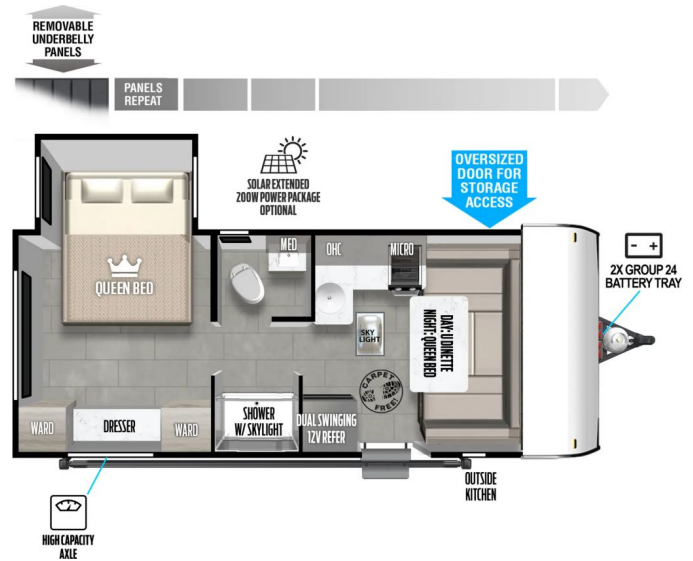

2025 FOREST RIVER FSX 169RSK

\$33,995.00

\$159 Bi-Weekly

SPECIFICATIONS

| | |
|---------------------|----------------|
| Year | 2025 |
| Manufacturer | FOREST RIVER |
| Brand | FSX |
| Model | 169RSK |
| Type | Travel Trailer |
| Status | New |
| Stock # | P10 |
| Financing Available | ✓ |
| Warranty Available | ✓ |
| Suspension | N/A |
| Leveling | N/A |
| Exterior Length | 23.0 ft. |
| Dry Weight | 4274 lbs. |
| Sleeping Capacity | N/A person(s) |
| Interior Colour | N/A |
| Exterior Colour | N/A |
| Slideouts | N/A |

Disclaimer: Product information, pricing and photos are as accurate as possible and are subject to change without notice.

SELLING FEATURES

HITCH WEIGHT

535 lb.

UVW

4,274 lb.

CCC

1,361 lb.

EXTERIOR LENGTH

23' 0"

EXTERIOR HEIGHT

10' 4"

EXTERIOR WIDTH

90"

FRESH WATER

39 gal.

GRAY WATER

30 gal.

BLACK WATER

30 gal.

AWNING SIZE

15'