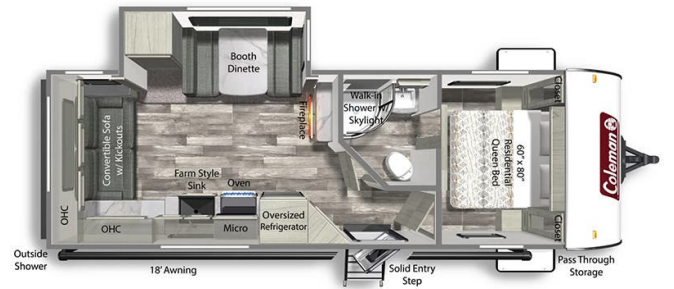

SPECIAL UNIT

2022 DUTCHMEN COLEMAN 2515RL

SPECIFICATIONS

Year	2022
Manufacturer	DUTCHMEN
Brand	COLEMAN
Model	2515RL
Type	Travel Trailer
Status	PreOwned
Stock #	2515
Financing Available	✓
Suspension	N/A
Leveling	N/A
Exterior Length	29.0 ft.
Dry Weight	5751 lbs.
Sleeping Capacity	4 person(s)
Interior Colour	N/A
Exterior Colour	N/A
Slideouts	1