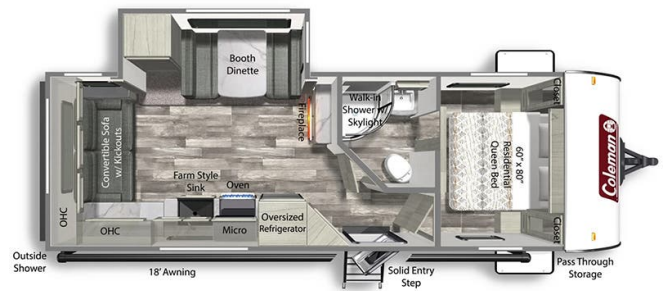

SPECIAL UNIT

\$29,995.00

2022 DUTCHMEN COLEMAN 2515RL

SPECIFICATIONS

Year	2022
Manufacturer	DUTCHMEN
Brand	COLEMAN
Model	2515RL
Type	Travel Trailer
Status	PreOwned
Stock #	2515
Financing Available	✓
Suspension	N/A
Leveling	N/A
Exterior Length	29.0 ft.
Dry Weight	5751 lbs.
Sleeping Capacity	4 person(s)
Interior Colour	N/A
Exterior Colour	N/A
Slideouts	1