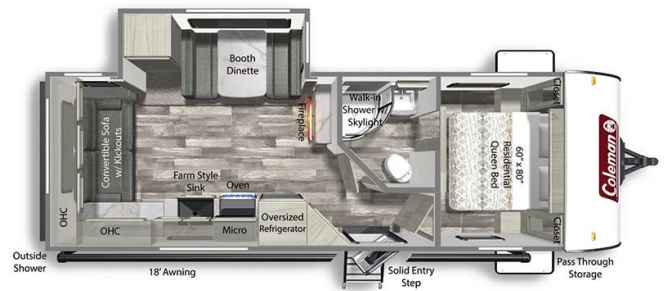

SPECIAL UNIT

$28,995.00

2022 DUTCHMEN COLEMAN 2515RL

SPECIFICATIONS

Year	2022
Manufacturer	DUTCHMEN
Brand	COLEMAN
Model	2515RL
Type	Travel Trailer
Status	PreOwned
Stock #	2515
Financing Available	✓
Suspension	N/A
Leveling	N/A
Exterior Length	29.0 ft.
Dry Weight	5751 lbs.
Sleeping Capacity	4 person(s)
Interior Colour	N/A
Exterior Colour	N/A
Slideouts	1

Disclaimer: Product information, pricing and photos are as accurate as possible and are subject to change without notice.

Powered by focusRV