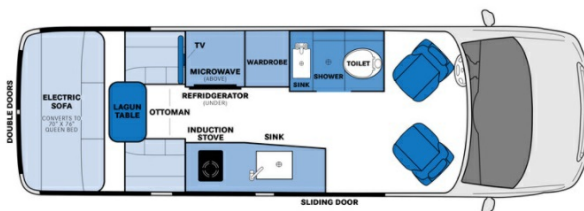

2022 PLEASURE-WAY PLEASURE-WAY PLATEAU TS

SPECIFICATIONS

Year	2022
Manufacturer	PLEASURE-WAY
Brand	PLEASURE-WAY
Model	PLATEAU TS
Type	Motorhome
Class	B
Fuel Type	Diesel
Status	PreOwned
Stock #	7669A
Financing Available	✓
Warranty Available	✓
Odometer	5000 kms.
VIN	407659
Chassis	MERCEDES-BENZ SPRINTER
Engine	N/A
Transmission	N/A
Suspension	N/A
Leveling	N/A
Exterior Length	22.0 ft.
Dry Weight	N/A lbs.
Sleeping Capacity	2 person(s)
Interior Colour	MOCHA & ALMOND ULTRALEATHER
Exterior Colour	GREY WHITE FULL BODY PAINT
Slideouts	N/A