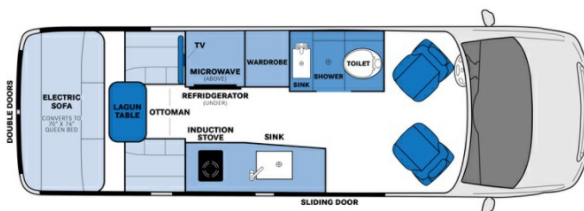

## 2022 PLEASURE-WAY PLEASURE-WAY PLATEAU TS

### SPECIFICATIONS

Year	2022
Manufacturer	PLEASURE-WAY
Brand	PLEASURE-WAY
Model	PLATEAU TS
Type	Motorhome
Class	B
Fuel Type	Diesel
Status	PreOwned
Stock #	7669A
Financing Available	✓
Warranty Available	✓
Odometer	5000 kms.
VIN	407659
Chassis	MERCEDES-BENZ SPRINTER
Engine	N/A
Transmission	N/A
Suspension	N/A
Leveling	N/A
Exterior Length	22.0 ft.
Dry Weight	N/A lbs.
Sleeping Capacity	2 person(s)
Interior Colour	MOCHA & ALMOND ULTRALEATHER
Exterior Colour	GREY WHITE FULL BODY PAINT
Slideouts	N/A