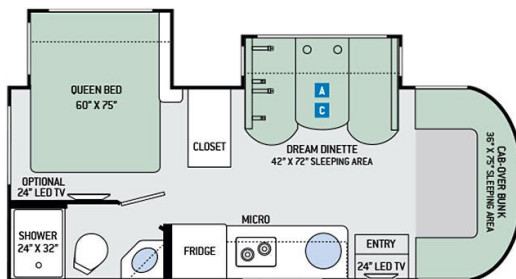

### SPECIFICATIONS

Year	2017
Manufacturer	THOR MOTOR COACH
Brand	SYNERGY
Model	SD24
Type	Motorhome
Class	C
Fuel Type	Diesel
Status	PreOwned
Stock #	7712A
Financing Available	✓
Warranty Available	✓
Odometer	65000 kms.
VIN	9621249
Chassis	MERCEDES-BENZ SPRINTER
Engine	N/A
Transmission	N/A
Suspension	N/A
Leveling	N/A
Exterior Length	24.0 ft.
Dry Weight	N/A lbs.
Sleeping Capacity	6 person(s)
Interior Colour	ARCTIC FROST & MILAN CHERRY
Exterior Colour	CITY LIGHTS FULL BODY PAINT
Slideouts	2