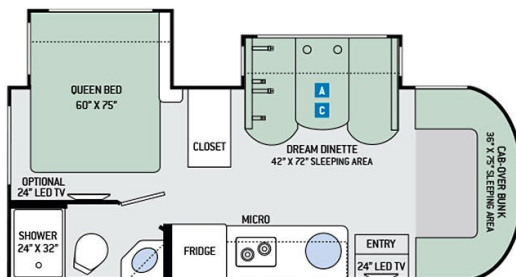

2017 THOR MOTOR COACH SYNERGY SD24

SPECIFICATIONS

Year	2017
Manufacturer	THOR MOTOR COACH
Brand	SYNERGY
Model	SD24
Type	Motorhome
Class	C
Fuel Type	Diesel
Status	PreOwned
Stock #	7712A
Financing Available	✓
Warranty Available	✓
Odometer	65000 kms.
VIN	9621249
Chassis	MERCEDES-BENZ SPRINTER
Engine	N/A
Transmission	N/A
Suspension	N/A
Leveling	N/A
Exterior Length	24.0 ft.
Dry Weight	N/A lbs.
Sleeping Capacity	6 person(s)
Interior Colour	ARCTIC FROST & MILAN CHERRY
Exterior Colour	CITY LIGHTS FULL BODY PAINT
Slideouts	2