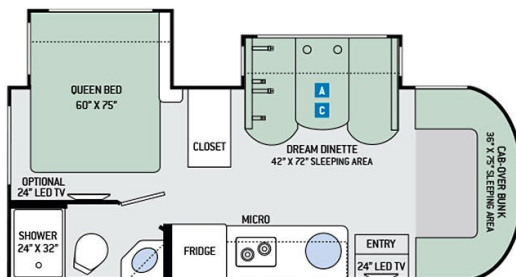

2017 THOR MOTOR COACH SYNERGY SD24

SPECIFICATIONS

Year	2017
Manufacturer	THOR MOTOR COACH
Brand	SYNERGY
Model	SD24
Type	Motorhome
Class	C
Fuel Type	Diesel
Status	PreOwned
Stock #	7712A
Financing Available	✓
Warranty Available	✓
Odometer	65000 kms.
VIN	N/A
Chassis	MERCEDES-BENZ SPRINTER
Engine	N/A
Transmission	N/A
Suspension	N/A
Leveling	N/A
Exterior Length	24.0 ft.
Dry Weight	N/A lbs.
Sleeping Capacity	6 person(s)
Interior Colour	ARCTIC FROST & MILAN CHERRY
Exterior Colour	CITY LIGHTS FULL BODY PAINT
Slideouts	2