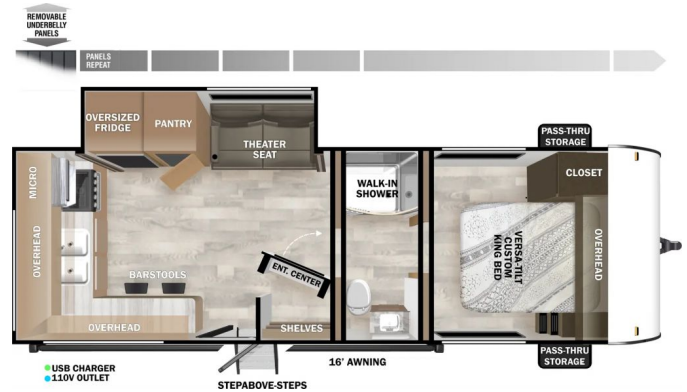

2025 WILDWOOD FOREST RIVER WILDWOOD 22ERAS

\$47,995.00

\$242 Bi-Weekly

SPECIFICATIONS

Year	2025
Manufacturer	WILDWOOD
Brand	FOREST RIVER WILDWOOD
Model	22ERAS
Type	Travel Trailer
Status	New
Stock #	P9
Financing Available	✓
Warranty Available	✓
Suspension	N/A
Leveling	N/A
Exterior Length	.0 ft.
Dry Weight	6197 lbs.
Sleeping Capacity	N/A person(s)
Interior Colour	N/A
Exterior Colour	N/A
Slideouts	N/A

Disclaimer: Product information, pricing and photos are as accurate as possible and are subject to change without notice.

SELLING FEATURES

HITCH WEIGHT

664 lb.

UVW

6,197 lb.

CCC

1,467 lb.

EXTERIOR LENGTH

28' 2"

EXTERIOR HEIGHT

TBD

EXTERIOR WIDTH

96"

FRESH WATER

40 gal.

GRAY WATER

60 gal.

BLACK WATER

30 gal.

AWNING SIZE

16'