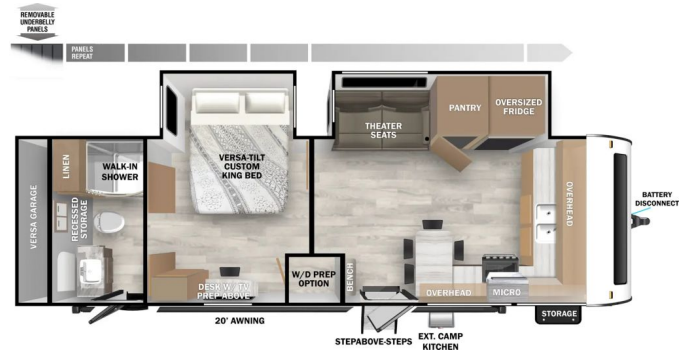

### SPECIFICATIONS

Year	2025
Manufacturer	WILDWOOD
Brand	FOREST RIVER WILDWOOD
Model	28FKG
Type	Travel Trailer
Status	New
Stock #	P8
Financing Available	✓
Warranty Available	✓
Suspension	N/A
Leveling	N/A
Exterior Length	32.2 ft.
Dry Weight	7789 lbs.
Sleeping Capacity	N/A person(s)
Interior Colour	N/A
Exterior Colour	N/A
Slideouts	N/A

#### EXTERIOR WIDTH

96"