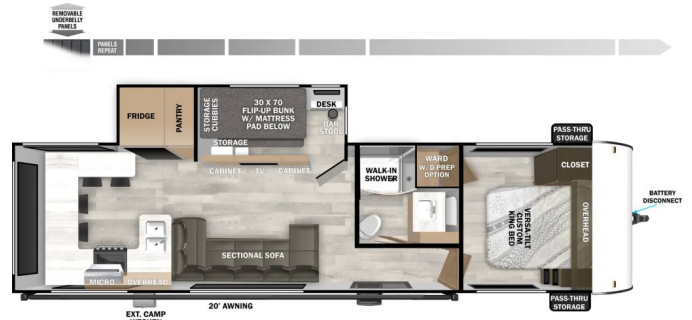

\$243 Bi-Weekly

SPECIFICATIONS

Year	2025
Manufacturer	fore
Brand	Wildwood
Model	29VIEW
Type	Travel Trailer
Status	New
Stock #	P7
Financing Available	✓
Warranty Available	✓
Suspension	N/A
Leveling	N/A
Exterior Length	34.1 ft.
Dry Weight	8001 lbs.
Sleeping Capacity	N/A person(s)
Interior Colour	N/A
Exterior Colour	N/A
Slideouts	N/A

Disclaimer: Product information, pricing and photos are as accurate as possible and are subject to change without notice.

SELLING FEATURES

The Wildwood 29VIEW floorplan offers standard hung fiberglass exterior and solid surface countertops. Features the Versa-Slide offering additional storage, bunks and capability to utilize as an office. This model bypasses a traditional dinette but offers 18 linear feet of countertop space and the...