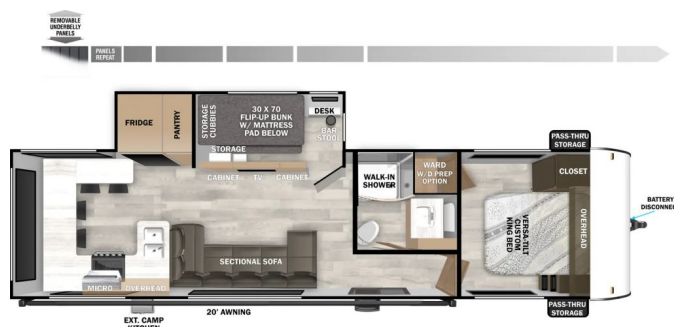

## 2025 WILDWOOD FOREST RIVER WILDWOOD 29VIEW

### SPECIFICATIONS

Year	2025
Manufacturer	WILDWOOD
Brand	FOREST RIVER WILDWOOD
Model	29VIEW
Type	Travel Trailer
Status	New
Stock #	P7
Financing Available	✓
Warranty Available	✓
Suspension	N/A
Leveling	N/A
Exterior Length	34.1 ft.
Dry Weight	8001 lbs.
Sleeping Capacity	N/A person(s)
Interior Colour	N/A
Exterior Colour	N/A
Slideouts	N/A

### SELLING FEATURES

The Wildwood 29VIEW floorplan offers standard hung fiberglass exterior and solid surface countertops. Features the Versa-Slide offering additional storage, bunks and capability to utilize as an office. This model bypasses a traditional dinette but offers 18 linear feet of countertop space and the...