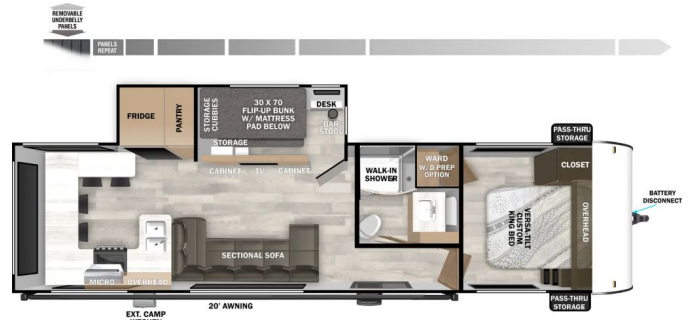

## 2025 fore Wildwood 29VIEW

### SPECIFICATIONS

Year	2025
Manufacturer	fore
Brand	Wildwood
Model	29VIEW
Type	Travel Trailer
Status	New
Stock #	P7
Financing Available	✓
Warranty Available	✓
Suspension	N/A
Leveling	N/A
Exterior Length	34.1 ft.
Dry Weight	8001 lbs.
Sleeping Capacity	N/A person(s)
Interior Colour	N/A
Exterior Colour	N/A
Slideouts	N/A

### SELLING FEATURES

The Wildwood 29VIEW floorplan offers standard hung fiberglass exterior and solid surface countertops. Features the Versa-Slide offering additional storage, bunks and capability to utilize as an office. This model bypasses a traditional dinette but offers 18 linear feet of countertop space and the...