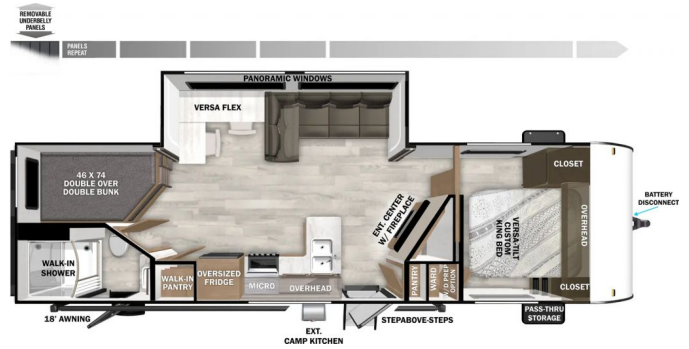

2025 WILDWOOD FOREST RIVER WILDWOOD 26DBUD

\$43,995.00

\$222 Bi-Weekly

SPECIFICATIONS

Year	2025
Manufacturer	WILDWOOD
Brand	FOREST RIVER WILDWOOD
Model	26DBUD
Type	Travel Trailer
Status	New
Stock #	P6
Financing Available	✓
Warranty Available	✓
Suspension	N/A
Leveling	N/A
Exterior Length	33.3 ft.
Dry Weight	6923 lbs.
Sleeping Capacity	N/A person(s)
Interior Colour	N/A
Exterior Colour	N/A
Slideouts	N/A

Disclaimer: Product information, pricing and photos are as accurate as possible and are subject to change without notice.

SELLING FEATURES

The 26DBUD is the perfect family travel trailer, with double bunks at one end and a queen bedroom at the other. You also get a fireplace (heater), full kitchen with glass-fronted cabinetry and large pantry, a U-dinette, and the customizable Versa-Lounge with Stow N Go Storage.