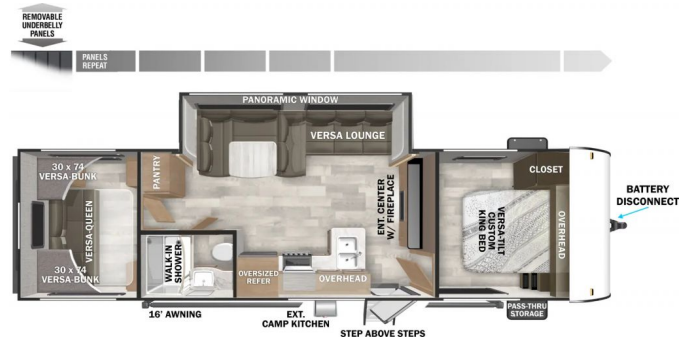

### SPECIFICATIONS

Year	2025
Manufacturer	WILDWOOD
Brand	X-LITE
Model	28VBXL
Type	Travel Trailer
Status	New
Stock #	P4
Financing Available	✓
Warranty Available	✓
Suspension	N/A
Leveling	N/A
Exterior Length	33.7 ft.
Dry Weight	6208 lbs.
Sleeping Capacity	N/A person(s)
Interior Colour	N/A
Exterior Colour	N/A
Slideouts	N/A

### SELLING FEATURES

The 28VBXL is new to the lineup and brings an extreme amount of versatility. The rear offers the MOST versatile bunk room. The bunk room features the Versa-Bunks & Versa-Queen. This travel trailer also includes a U-dinette, Versa-Lounge, and walk-in shower. The kitchen includes an oversized 11 CU..