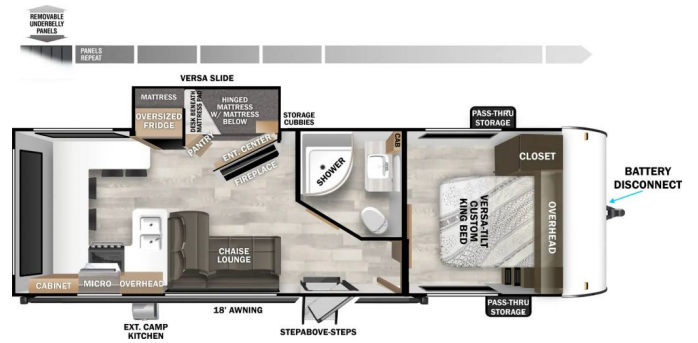

SPECIFICATIONS

Year	2025
Manufacturer	FOREST RIVER
Brand	X-Lite
Model	24VIEW
Type	Travel Trailer
Status	New
Stock #	P3
Financing Available	✓
Warranty Available	✓
Suspension	N/A
Leveling	N/A
Exterior Length	29.1 ft.
Dry Weight	6158 lbs.
Sleeping Capacity	N/A person(s)
Interior Colour	N/A
Exterior Colour	N/A
Slideouts	N/A

Disclaimer: Product information, pricing and photos are as accurate as possible and are subject to change without notice.

SELLING FEATURES

The Wildwood X-Lite 24VIEW floorplan offers standard hung fiberglass exterior and solid surface counter tops. Features the Versa-Slide offering additional storage, bunks and capability to utilize as an office. This model bypasses a traditional dinette but offers 18 linear feet of counter top spac...