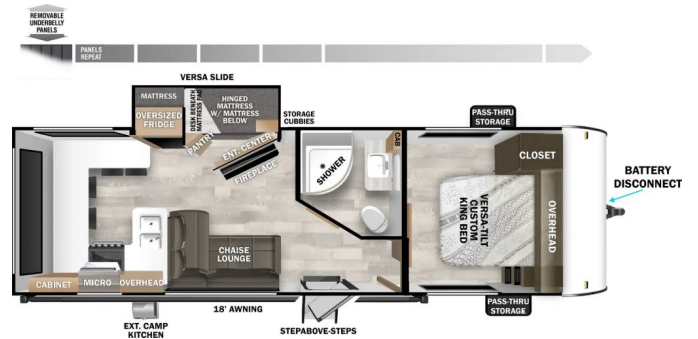

### SPECIFICATIONS

Year	2025
Manufacturer	WILDWOOD
Brand	X-LITE
Model	24VIEW
Type	Travel Trailer
Status	New
Stock #	P3
Financing Available	✓
Warranty Available	✓
Suspension	N/A
Leveling	N/A
Exterior Length	29.1 ft.
Dry Weight	6158 lbs.
Sleeping Capacity	N/A person(s)
Interior Colour	N/A
Exterior Colour	N/A
Slideouts	N/A

### SELLING FEATURES

The Wildwood X-Lite 24VIEW floorplan offers standard hung fiberglass exterior and solid surface counter tops. Features the Versa-Slide offering additional storage, bunks and capability to utilize as an office. This model bypasses a traditional dinette but offers 18 linear feet of counter top spac...