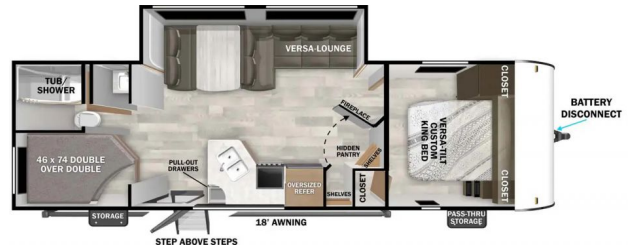

\$182 Bi-Weekly

SPECIFICATIONS

Year	2025
Manufacturer	FOREST RIVER
Brand	X-Lite
Model	26ICE
Type	Travel Trailer
Status	New
Stock #	P2
Financing Available	✓
Warranty Available	✓
Suspension	N/A
Leveling	N/A
Exterior Length	32.9 ft.
Dry Weight	6288 lbs.
Sleeping Capacity	N/A person(s)
Interior Colour	N/A
Exterior Colour	N/A
Slideouts	N/A

EXTERIOR LENGTH

32' 9"

EXTERIOR HEIGHT

10' 4"

EXTERIOR WIDTH

96"

FRESH WATER

39 gal.