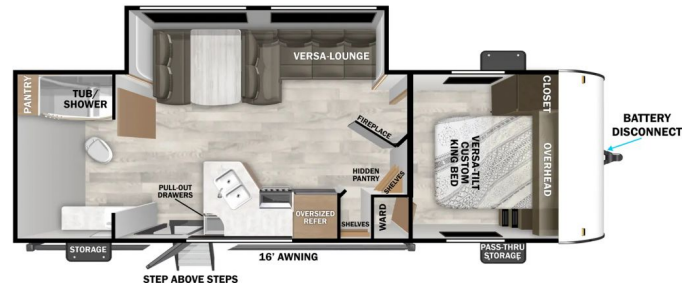

2025 Forest River X-Lite 25ICE

\$38,995.00

\$182 Bi-Weekly

SPECIFICATIONS

Year	2025
Manufacturer	Forest River
Brand	X-Lite
Model	25ICE
Type	Travel Trailer
Status	New
Stock #	P1
Financing Available	✓
Warranty Available	✓
Suspension	N/A
Leveling	N/A
Exterior Length	29.1 ft.
Dry Weight	6178 lbs.
Sleeping Capacity	N/A person(s)
Interior Colour	N/A
Exterior Colour	N/A
Slideouts	N/A

Disclaimer: Product information, pricing and photos are as accurate as possible and are subject to change without notice.

SELLING FEATURES

HITCH WEIGHT

735 lb.

UVW

6,178 lb.

CCC

1,557 lb.

EXTERIOR LENGTH

29' 10"

EXTERIOR HEIGHT

10' 3"

EXTERIOR WIDTH

96"

FRESH WATER

40 gal.

GRAY WATER

60 gal.

BLACK WATER

30 gal.

AWNING SIZE

16'