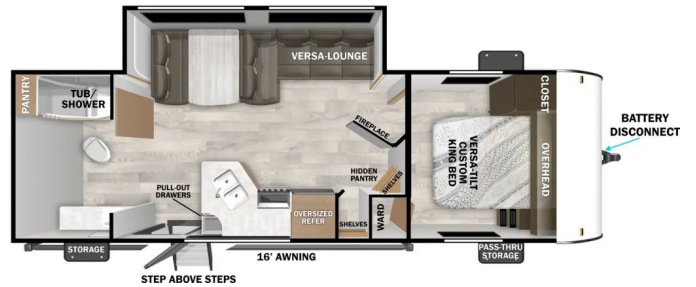

PIERSON MOTORS

mpierson@piersonmotors.ca 1-519-395-2424
2065 Concession 12, Ripley, ON NOG 2R0

Local 1-519-395-2424 | Fax 1-519-395-4141 | <https://www.piersonmotors.ca/>

2025 WILDWOOD X-LITE 25ICE

$38,995.00

$196 Bi-Weekly

SPECIFICATIONS

Year	2025
Manufacturer	WILDWOOD
Brand	X-LITE
Model	25ICE
Type	Travel Trailer
Status	New
Stock #	P1
Financing Available	✓
Warranty Available	✓
Suspension	N/A
Leveling	N/A
Exterior Length	29.1 ft.
Dry Weight	6178 lbs.
Sleeping Capacity	N/A person(s)
Interior Colour	N/A
Exterior Colour	N/A
Slideouts	N/A

Disclaimer: Product information, pricing and photos are as accurate as possible and are subject to change without notice.

SELLING FEATURES

HITCH WEIGHT

735 lb.

UVW

6,178 lb.

CCC

1,557 lb.

EXTERIOR LENGTH

29' 10"

EXTERIOR HEIGHT

10' 3"

EXTERIOR WIDTH

96"

FRESH WATER

40 gal.

GRAY WATER

60 gal.

BLACK WATER

30 gal.

AWNING SIZE

16'