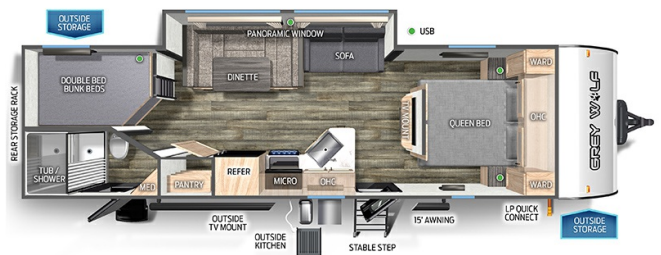

Disclaimer: Product information, pricing and photos are as accurate as possible and are subject to change without notice.

SELLING FEATURES

The 26DBH is the ultimate family camper, with a double entry and access to the bath from outside. The double bed bunk, with ladder, provides extra sleeping room for kids and adults. The modern custom kitchen, oversized full pantry and extra-large U-shaped dinette with full length drawers give you...

Base Camp Package:

- Black Waste Tank Flush Out Kit
- Armored Underbelly Tank Enclosure
- Flip Down Travel Rack (N/A on Toyhauler Models)
- Large Exterior Folding Assist Grab Handle
- Outdoor Shower with Hot and Cold Water
- Outside TV Bracket and Hookups
- Power Awning
- RV Grill Quick Connect

Campfire Package:

- 40" Dinette Drawers x 2 on Models with Slide Outs
- Tankless Water Heater
- Cabinets in Bedroom
- High Output Attic Fan in Bathroom
- Air Fryer
- Roof Mounted Ducted Air Conditioner (N/A on Models Under 26')
- Skylight over Shower
- Solid Bedroom Doors (Where Available)
- Skylight over Shower
- Solid Bedroom Doors (Where Available)