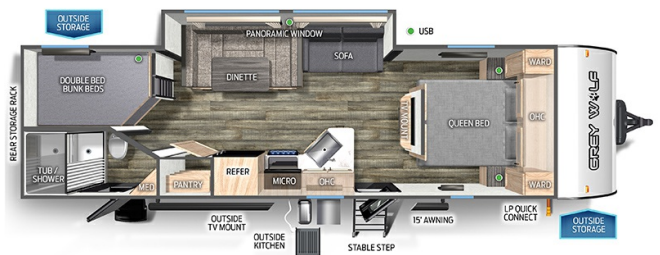

### SELLING FEATURES

The 26DBH is the ultimate family camper, with a double entry and access to the bath from outside. The double bed bunk, with ladder, provides extra sleeping room for kids and adults. The modern custom kitchen, oversized full pantry and extra-large U-shaped dinette with full length drawers give you...

### Campfire Package:

- 40" Dinette Drawers x 2 on Models with Slide Outs
- Tankless Water Heater
- Cabinets in Bedroom
- High Output Attic Fan in Bathroom
- Air Fryer
- Roof Mounted Ducted Air Conditioner (N/A on Models Under 26')
- Skylight over Shower
- Solid Bedroom Doors (Where Available)
- Skylight over Shower
- Solid Bedroom Doors (Where Available)