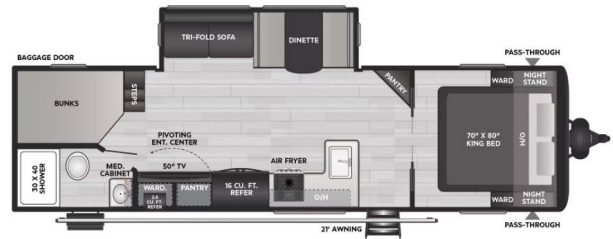

### SPECIFICATIONS

Year	2025
Manufacturer	KEYSTONE
Brand	COLEMAN LEGACY
Model	2900BH
Type	Travel Trailer
Status	New
Stock #	T000006
Suspension	N/A
Leveling	N/A
Exterior Length	33.1 ft.
Dry Weight	6760 lbs.
Sleeping Capacity	N/A person(s)
Interior Colour	N/A
Exterior Colour	N/A
Slideouts	N/A