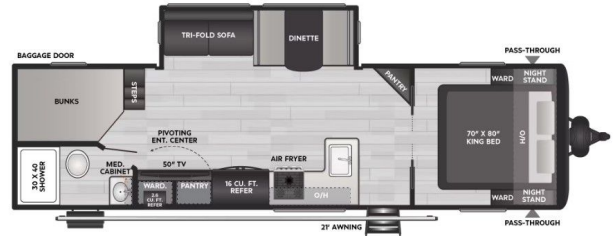

ON ORDER UNIT

2025 KEYSTONE COLEMAN LEGACY 2900BH

SPECIFICATIONS

Year	2025
Manufacturer	KEYSTONE
Brand	COLEMAN LEGACY
Model	2900BH
Type	Travel Trailer
Status	New
Stock #	T000006
Suspension	N/A
Leveling	N/A
Exterior Length	33.1 ft.
Dry Weight	6760 lbs.
Sleeping Capacity	N/A person(s)
Interior Colour	N/A
Exterior Colour	N/A
Slideouts	N/A