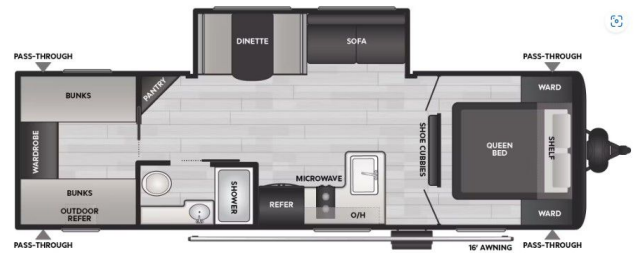

## 2025 KEYSTONE COLEMAN 27B

### SPECIFICATIONS

Year	2025
Manufacturer	KEYSTONE
Brand	COLEMAN
Model	27B
Type	Travel Trailer
Status	New
Stock #	T000002
Suspension	N/A
Leveling	N/A
Exterior Length	31.1 ft.
Dry Weight	0000 lbs.
Sleeping Capacity	N/A person(s)
Interior Colour	N/A
Exterior Colour	N/A
Slideouts	N/A