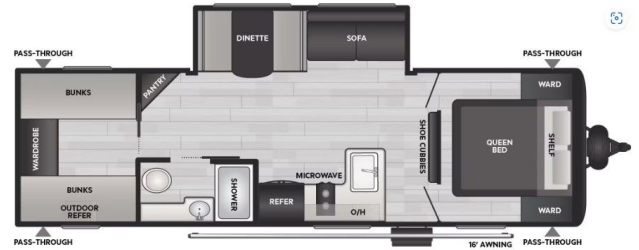

2025 KEYSTONE COLEMAN 27B

SPECIFICATIONS

Year	2025
Manufacturer	KEYSTONE
Brand	COLEMAN
Model	27B
Type	Travel Trailer
Status	New
Stock #	T000002
Suspension	N/A
Leveling	N/A
Exterior Length	31.1 ft.
Dry Weight	0000 lbs.
Sleeping Capacity	N/A person(s)
Interior Colour	N/A
Exterior Colour	N/A
Slideouts	N/A