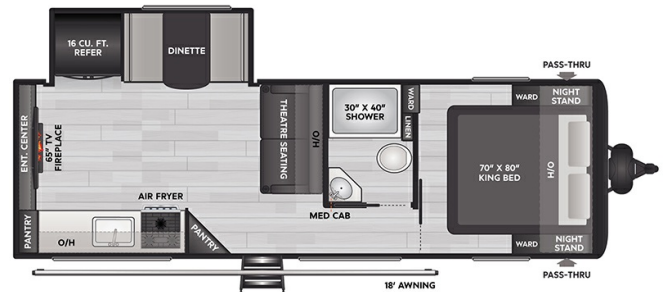

2025 KEYSTONE COLEMAN LANTERN 25REX

\$45,995.00

Originally \$52,790.00

SPECIFICATIONS

Year	2025
Manufacturer	KEYSTONE
Brand	COLEMAN LANTERN
Model	25REX
Type	Travel Trailer
Status	New
Stock #	N940380
Suspension	N/A
Leveling	N/A
Exterior Length	29.9 ft.
Dry Weight	6270 lbs.
Sleeping Capacity	4 person(s)
Interior Colour	N/A
Exterior Colour	Sheet Metal
Slideouts	1

Disclaimer: Product information, pricing and photos are as accurate as possible and are subject to change without notice.

SELLING FEATURES

Specifications and Features:

- Length (ft): 29'11"
- Height (ft): 11'2"
- Interior Height (ft): 6'10"
- Dry Weight (lbs): 6270
- Payload Capacity (lbs): 1496
- Hitch Weight (lbs): 766
- Number Of Fresh Water Holding Tanks: 1
- Total Fresh Water Tank Capacity (gal): 54
- Number Of Gray Water H...