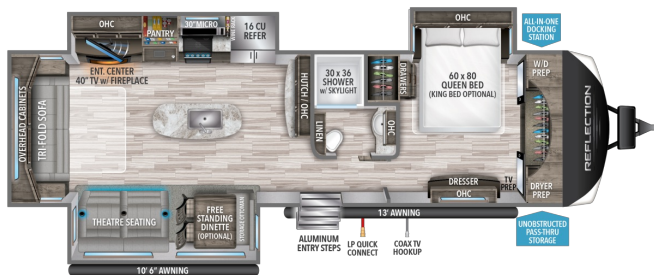

## 2023 GRAND DESIGN REFLECTION 315RLTS

### SPECIFICATIONS

Year	2023
Manufacturer	GRAND DESIGN
Brand	REFLECTION
Model	315RLTS
Type	Travel Trailer
Status	PreOwned
Stock #	7608A
Financing Available	✓
Warranty Available	✓
Suspension	N/A
Leveling	N/A
Exterior Length	37.0 ft.
Dry Weight	N/A lbs.
Sleeping Capacity	4 person(s)
Interior Colour	N/A
Exterior Colour	N/A
Slideouts	3