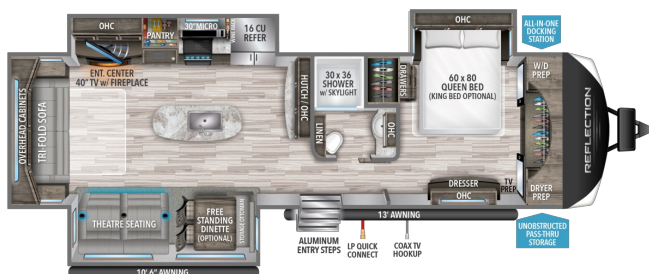

## 2023 GRAND DESIGN REFLECTION 315RLTS

### SPECIFICATIONS

Year	2023
Manufacturer	GRAND DESIGN
Brand	REFLECTION
Model	315RLTS
Type	Travel Trailer
Status	PreOwned
Stock #	7608A
Financing Available	✓
Warranty Available	✓
Suspension	N/A
Leveling	N/A
Exterior Length	37.0 ft.
Dry Weight	N/A lbs.
Sleeping Capacity	4 person(s)
Interior Colour	N/A
Exterior Colour	N/A
Slideouts	3