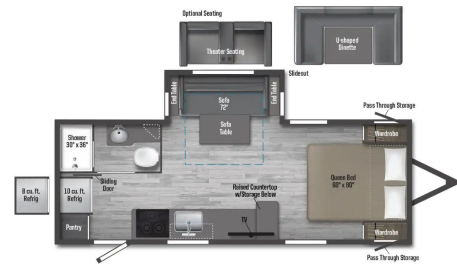

Disclaimer: Product information, pricing and photos are as accurate as possible and are subject to change without notice.

SELLING FEATURES

SLEEPS 4, 15K BTU DUCTED A/C, 3 BURNER STOVETOP, CONVECTION MICROWAVE, 10 CU FT ELECTRIC FRIDGE, SMART TV, JBL BLUETOOTH STEREO, INTERIOR & EXTERIOR SPEAKERS, USB PORTS, WIFI PREP, WIRELESS CELLPHONE CHARGER, POWER AWNING, ELECTRIC TONGUE JACK, ELECTRIC STABILIZER JACKS, GOODYEAR TIRES, SPARE TIR...