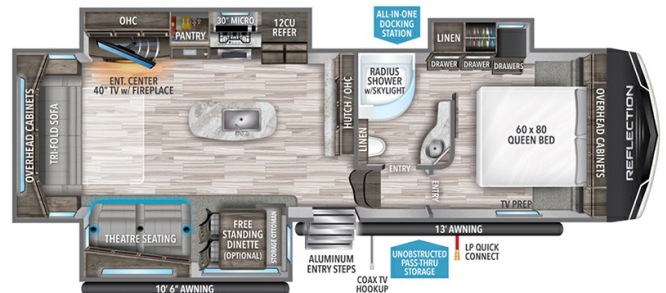

MSRP \$89,980.00

\$339 Bi-Weekly

\$0 down @ 7.99% APR for 60/216 months

(\$31,173 C.O.B.) O.A.C.

Woody's Price \$79,980.00

SPECIFICATIONS

Year	2022
Manufacturer	GRAND DESIGN
Brand	REFLECTION
Model	303RLS
Type	Fifth Wheel
Status	PreOwned
Stock #	49861
Financing Available	✓
Warranty Available	For Purchase
Suspension	N/A
Leveling	N/A
Exterior Length	32.8 ft.
Dry Weight	9694 lbs.
Sleeping Capacity	6 person(s)
Interior Colour	PEBBLE
Exterior Colour	Fiberglass
Slideouts	3

Disclaimer: Product information, pricing and photos are as accurate as possible and are subject to change without notice.

SELLING FEATURES

Specifications and Features:

- Length (ft): 32'9"
- Height (ft): 12'3"
- Dry Weight (lbs): 9694
- Payload Capacity (lbs): 2301
- Hitch Weight (lbs): 1796
- Number Of Fresh Water Holding Tanks: 1
- Total Fresh Water Tank Capacity (gal): 74
- Number Of Gray Water Holding Tanks: 1
- Total Gray W...

OPTIONS & EQUIPMENT

- QUEEN BED
- ONE TV 40"
- 2 DOOR FRIDGE
- SIZE IN CB FT 16
- RANGE WAY OVEN
- NIGHT SHADES
- FIREPLACE
- DELUXE GALLEY FAUCETS
- PORCELAIN TOILET
- EXTERIOR SHOWER
- AMPLIFIED TV ANTENNA
- POWER AWNING
- ELECTRIC LANDING GEAR
- FIBERGLASS WALLS
- ELECTRIC LEVERS
- DUCTED
- ROOF LADDER
- TPO ROOF
- TRUSS STYLE ROOF
- RSDICSL TIRES
- SPARE TIRE
- 50AMP POWER
- 165 WATT SOLAR PANELS

- ENTRY STEP MANUAL
- 3 SLIDE OUTS
- F/A FURNACE
- HEATED HOLDING TANKS
- PASS THROUGH STORAGE
- WATER HEATER BY PASS
- BATTERY DISK SWITCH
- 15' ALUMINUM WHEELS
- GVWR 11,995 & DRY WEIGHT 9694
- TANK SIZES = FRESH 74G / GRAY 87G / BLACK 47G