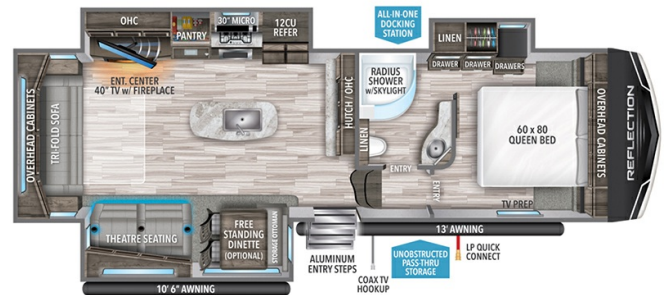

MSRP \$89,980.00

\$348 Bi-Weekly

\$0 down @ 7.99% APR for 60/204 months

(\$30,907 C.O.B.) O.A.C.

Woody's Price \$79,980.00

SPECIFICATIONS

Year	2022
Manufacturer	GRAND DESIGN
Brand	REFLECTION
Model	303RLS
Type	Fifth Wheel
Status	PreOwned
Stock #	49861
Financing Available	✓
Warranty Available	For Purchase
Suspension	N/A
Leveling	N/A
Exterior Length	32.8 ft.
Dry Weight	9694 lbs.
Sleeping Capacity	6 person(s)
Interior Colour	PEBBLE
Exterior Colour	Fiberglass
Slideouts	3

Disclaimer: Product information, pricing and photos are as accurate as possible and are subject to change without notice.

SELLING FEATURES

Specifications and Features:

- Length (ft): 32'9"
- Height (ft): 12'3"
- Dry Weight (lbs): 9694
- Payload Capacity (lbs): 2301
- Hitch Weight (lbs): 1796
- Number Of Fresh Water Holding Tanks: 1
- Total Fresh Water Tank Capacity (gal): 74
- Number Of Gray Water Holding Tanks: 1
- Total Gray W...

OPTIONS & EQUIPMENT

- QUEEN BED
- ONE TV 40"
- 2 DOOR FRIDGE
- SIZE IN CB FT 16
- RANGE WAY OVEN
- NIGHT SHADES
- FIREPLACE
- DELUXE GALLEY FAUCETS
- PORCELAIN TOILET
- EXTERIOR SHOWER
- AMPLIFIED TV ANTENNA
- POWER AWNING
- ELECTRIC LANDING GEAR
- FIBERGLASS WALLS
- ELECTRIC LEVERS
- DUCTED
- ROOF LADDER
- TPO ROOF
- TRUSS STYLE ROOF
- RSDICSL TIRES
- SPARE TIRE
- 50AMP POWER
- 165 WATT SOLAR PANELS

- ENTRY STEP MANUAL
- 3 SLIDE OUTS
- F/A FURNACE
- HEATED HOLDING TANKS
- PASS THROUGH STORAGE
- WATER HEATER BY PASS
- BATTERY DISK SWITCH
- 15' ALUMINUM WHEELS
- GVWR 11,995 & DRY WEIGHT 9694
- TANK SIZES = FRESH 74G / GRAY 87G / BLACK 47G