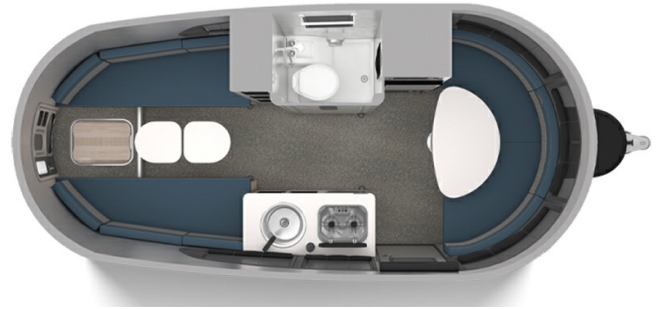

BILL THOMAS CAMPER SALES

onlinesales@btcamper.com 1-636-327-5900
101 Thomas RV Way, Wentzville, MO 63385
Local 1-636-327-5900 | <https://www.btcamper.com>

Originally $49,200.00

2023 AIRSTREAM BASECAMP 20X

SPECIFICATIONS

Year	2023
Manufacturer	AIRSTREAM
Brand	BASECAMP
Model	20X
Type	Travel Trailer
Status	PreOwned
Stock #	12896
Financing Available	✓
Warranty Available	✓
Suspension	N/A
Leveling	N/A
Exterior Length	20.2 ft.
Dry Weight	3500 lbs.
Sleeping Capacity	4 person(s)
Interior Colour	N/A
Exterior Colour	Aluminum
Slideouts	N/A

Disclaimer: Product information, pricing and photos are as accurate as possible and are subject to change without notice.

SELLING FEATURES

Specifications and Features:

- Length (ft): 20'2"
- Width (ft): 7'9"
- Height (ft): 9'5"
- Interior Height (ft): 6'7"
- Dry Weight (lbs): 3500
- Payload Capacity (lbs): 800
- Hitch Weight (lbs): 535
- Number Of Fresh Water Holding Tanks: 1
- Total Fresh Water Tank Capacity (gal): 23
- Number ...

OPTIONS & EQUIPMENT

- OUTSIDE SPEAKERS
- SPARE TIRE + CARRIER
- OUTSIDE SHOWER
- STABILIZER JACKS-MANUAL
- POWER TONGUE JACK
- MICROWAVE

Powered by focusRV