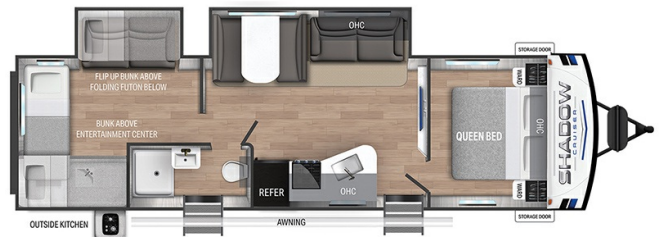

2024 CRUISER RV SHADOW CRUISER SC325BHS

SPECIFICATIONS

Year	2024
Manufacturer	CRUISER RV
Brand	SHADOW CRUISER
Model	SC325BHS
Type	Travel Trailer
Status	New
Stock #	RV18880
Financing Available	✘
Warranty Available	✘
Suspension	N/A
Leveling	N/A
Exterior Length	36.5 ft.
Dry Weight	7178 lbs.
Sleeping Capacity	11 person(s)
Interior Colour	N/A
Exterior Colour	Fiberglass
Slideouts	2

Disclaimer: Product information, pricing and photos are as accurate as possible and are subject to change without notice.

SELLING FEATURES

Specifications and Features:

- Length (ft): 36'6"
- Width (ft): 8'0"
- Height (ft): 11'2"
- Interior Height (ft): 6'8"
- GVWR (lbs): 9872
- Dry Weight (lbs): 7178
- Payload Capacity (lbs): 2662
- Hitch Weight (lbs): 1072
- Number Of Fresh Water Holding Tanks: 1
- Total Fresh Water Tank Capac...