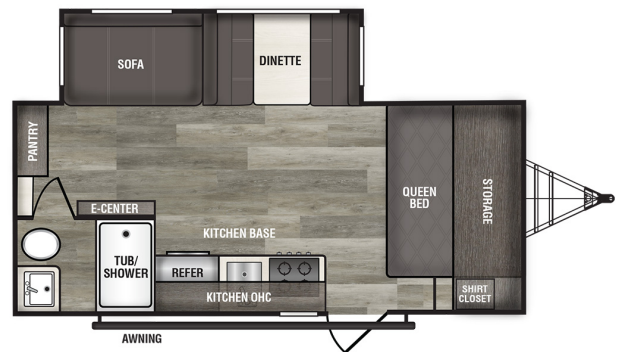

**SPECIAL UNIT**
**\$39,900.00**

Originally \$41,900

**\$198 Bi-Weekly**
**2025 RIVERSIDE XPLOER 210X**
**SPECIFICATIONS**

Year	2025
Manufacturer	RIVERSIDE
Brand	XPLOER
Model	210X
Type	Travel Trailer
Status	New
Stock #	8601
Financing Available	✓
Warranty Available	✓
Suspension	N/A
Leveling	N/A
Exterior Length	21.0 ft.
Dry Weight	4920 lbs.
Sleeping Capacity	5 person(s)
Interior Colour	N/A
Exterior Colour	N/A
Slideouts	1

The Riverside RV Xplorer 210X is designed for those who want to take their camping adventures to the next level. With rugged off-road capabilities and modern amenities, the 210X delivers the perfect combination of durability and...