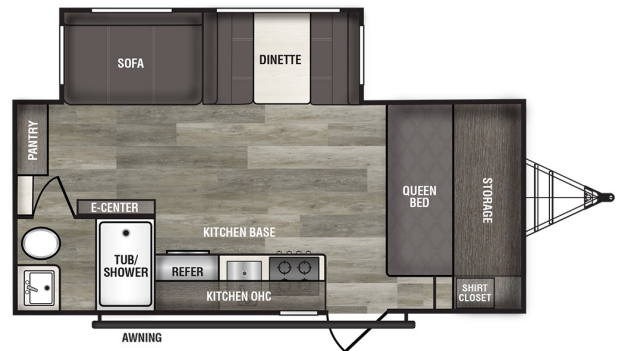

## 2025 RIVERSIDE XPLOER 210X

### SPECIFICATIONS

Year	2025
Manufacturer	RIVERSIDE
Brand	XPLOER
Model	210X
Type	Travel Trailer
Status	New
Stock #	8601
Financing Available	✓
Warranty Available	✓
Suspension	N/A
Leveling	N/A
Exterior Length	21.0 ft.
Dry Weight	4920 lbs.
Sleeping Capacity	5 person(s)
Interior Colour	N/A
Exterior Colour	N/A
Slideouts	1