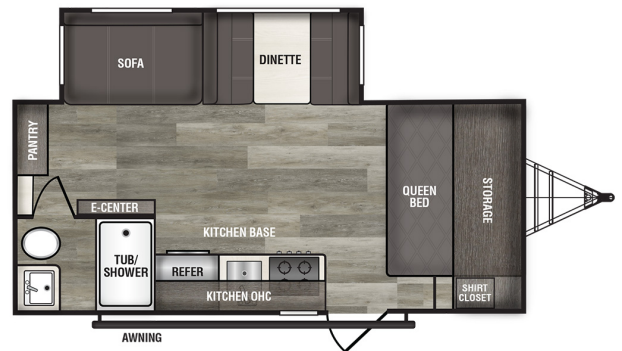

2025 RIVERSIDE XPLOER 210X

\$41,900.00

Originally \$54,207.00

\$198 Bi-Weekly

SPECIFICATIONS

Year	2025
Manufacturer	RIVERSIDE
Brand	XPLOER
Model	210X
Type	Travel Trailer
Status	New
Stock #	8601
Financing Available	✓
Warranty Available	✓
Suspension	N/A
Leveling	N/A
Exterior Length	21.0 ft.
Dry Weight	4920 lbs.
Sleeping Capacity	5 person(s)
Interior Colour	N/A
Exterior Colour	N/A
Slideouts	1