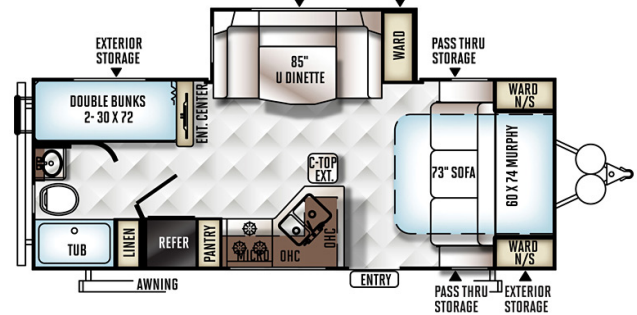

### SPECIFICATIONS

Year	2016
Manufacturer	FOREST RIVER
Brand	ROCKWOOD MINI LITE
Model	2504S
Type	Travel Trailer
Status	PreOwned
Stock #	GD406738
Financing Available	✗
Warranty Available	✗
Suspension	N/A
Leveling	N/A
Exterior Length	25.8 ft.
Dry Weight	4876 lbs.
Sleeping Capacity	6 person(s)
Interior Colour	N/A
Exterior Colour	Fiberglass
Slideouts	1

### SELLING FEATURES

Specifications and Features:

- Length (ft): 25'9"
- Width (ft): 8'0"
- Height (ft): 10'8"
- Interior Height (ft): 6'8"
- Dry Weight (lbs): 4876
- Payload Capacity (lbs): 836
- Hitch Weight (lbs): 512
- Number Of Fresh Water Holding Tanks: 1
- Total Fresh Water Tank Capacity (gal): 43
- Number...