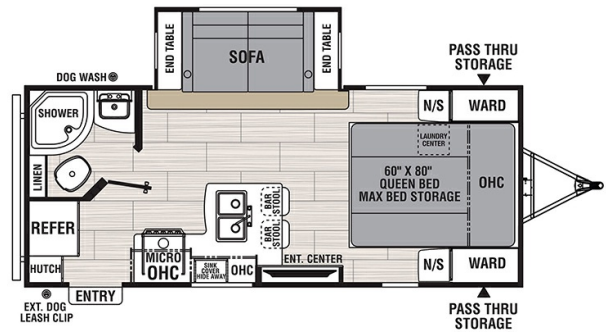

2025 COACHMEN NORTHERN SPIRIT 1943RB

SPECIFICATIONS

Year	2025
Manufacturer	COACHMEN
Brand	NORTHERN SPIRIT
Model	1943RB
Type	Travel Trailer
Status	New
Stock #	5093
Financing Available	✓
Warranty Available	✓
Suspension	N/A
Leveling	N/A
Exterior Length	24.0 ft.
Dry Weight	4926 lbs.
Sleeping Capacity	4 person(s)
Interior Colour	N/A
Exterior Colour	Fiberglass
Slideouts	1

Disclaimer: Product information, pricing and photos are as accurate as possible and are subject to change without notice.

SELLING FEATURES

Specifications and Features:

- Length (ft): 24'0"
- Width (ft): 8'0"
- Height (ft): 11'1"
- GVWR (lbs): 6500
- Dry Weight (lbs): 4926
- Payload Capacity (lbs): 1574
- Hitch Weight (lbs): 520
- Number Of Fresh Water Holding Tanks: 1
- Total Fresh Water Tank Capacity (gal): 50
- Number Of Gray ...