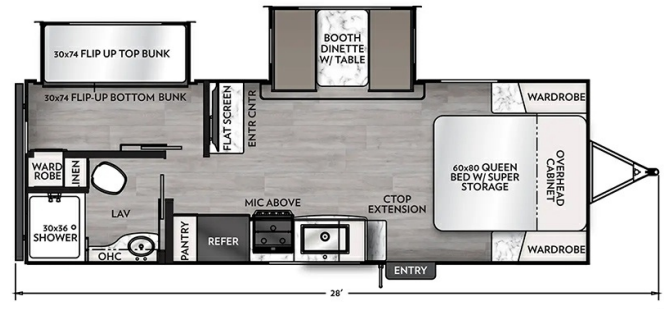

2025 COACHMEN APEX ULTRA LITE 241BHS

\$53,954.00

Originally \$62,445.00

\$118 Weekly

SPECIFICATIONS

Year	2025
Manufacturer	COACHMEN
Brand	APEX ULTRA LITE
Model	241BHS
Type	Travel Trailer
Status	New
Stock #	5092
Financing Available	✓
Warranty Available	✓
Suspension	N/A
Leveling	N/A
Exterior Length	28.0 ft.
Dry Weight	5634 lbs.
Sleeping Capacity	6 person(s)
Interior Colour	N/A
Exterior Colour	Fiberglass
Slideouts	2

Disclaimer: Product information, pricing and photos are as accurate as possible and are subject to change without notice.

SELLING FEATURES

Specifications and Features:

- Length (ft): 28'0"
- Width (ft): 8'0"
- Interior Height (ft): 6'6"
- GVWR (lbs): 7134
- Dry Weight (lbs): 5634
- Payload Capacity (lbs): 1500
- Hitch Weight (lbs): 652
- Number Of Fresh Water Holding Tanks: 1
- Total Fresh Water Tank Capacity (gal): 50
- Number ...