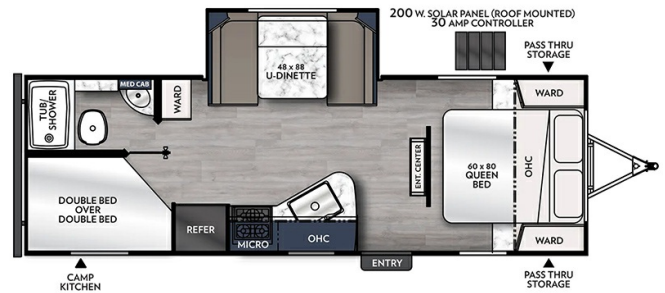

2025 COACHMEN APEX ULTRA LITE 245BHS

\$46,450.00

Originally ~~\$59,453.00~~

\$112 Weekly

SPECIFICATIONS

Year	2025
Manufacturer	COACHMEN
Brand	APEX ULTRA LITE
Model	245BHS
Type	Travel Trailer
Status	New
Stock #	5086
Financing Available	✓
Warranty Available	✓
Suspension	N/A
Leveling	N/A
Exterior Length	27.6 ft.
Dry Weight	4584 lbs.
Sleeping Capacity	8 person(s)
Interior Colour	N/A
Exterior Colour	Fiberglass
Slideouts	1

Disclaimer: Product information, pricing and photos are as accurate as possible and are subject to change without notice.

SELLING FEATURES

Specifications and Features:

- Length (ft): 27'7"
- Width (ft): 7'6"
- Height (ft): 9'10"
- Interior Height (ft): 6'6"
- GVWR (lbs): 6500
- Dry Weight (lbs): 4584
- Payload Capacity (lbs): 1916
- Hitch Weight (lbs): 578
- Number Of Fresh Water Holding Tanks: 1
- Total Fresh Water Tank Capacit...