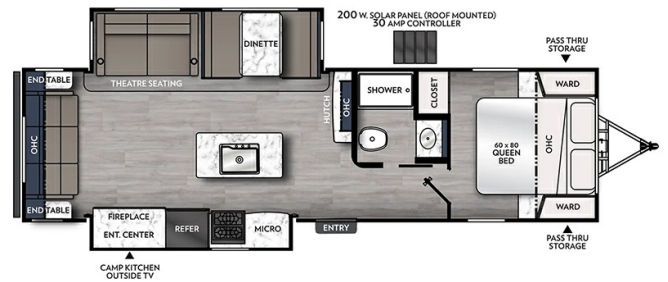

**2025 COACHMEN APEX ULTRA LITE 293RLDS**

**\$58,900.00**

Originally \$76,479.00

\$141 Weekly

**SPECIFICATIONS**

Year	2025
Manufacturer	COACHMEN
Brand	APEX ULTRA LITE
Model	293RLDS
Type	Travel Trailer
Status	New
Stock #	5070
Financing Available	✓
Warranty Available	✓
Suspension	N/A
Leveling	N/A
Exterior Length	34.0 ft.
Dry Weight	6440 lbs.
Sleeping Capacity	6 person(s)
Interior Colour	N/A
Exterior Colour	Fiberglass
Slideouts	2

**Disclaimer:** Product information, pricing and photos are as accurate as possible and are subject to change without notice.

**SELLING FEATURES**

Specifications and Features:

- Length (ft): 34'0"
- Width (ft): 8'0"
- Height (ft): 10'7"
- Interior Height (ft): 6'6"
- GVWR (lbs): 7800
- Dry Weight (lbs): 6440
- Payload Capacity (lbs): 1360
- Hitch Weight (lbs): 832
- Number Of Fresh Water Holding Tanks: 1
- Total Fresh Water Tank Capacit...