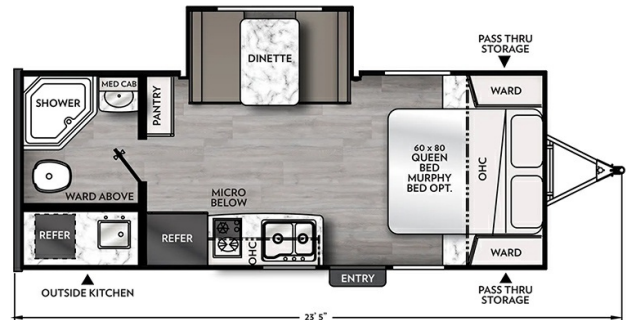

2025 COACHMEN APEX NANO 203RBK

\$38,900.00

\$91 Weekly

SPECIFICATIONS

Year	2025
Manufacturer	COACHMEN
Brand	APEX NANO
Model	203RBK
Type	Travel Trailer
Status	New
Stock #	5069
Financing Available	✘
Warranty Available	✔
Suspension	N/A
Leveling	N/A
Exterior Length	23.4 ft.
Dry Weight	3916 lbs.
Sleeping Capacity	4 person(s)
Interior Colour	N/A
Exterior Colour	Fiberglass
Slideouts	1

Disclaimer: Product information, pricing and photos are as accurate as possible and are subject to change without notice.

SELLING FEATURES

Specifications and Features:

- Length (ft): 23'5"
- Width (ft): 7'6"
- Height (ft): 9'9"
- Interior Height (ft): 6'5"
- GVWR (lbs): 6000
- Dry Weight (lbs): 3916
- Payload Capacity (lbs): 2084
- Hitch Weight (lbs): 478
- Number Of Fresh Water Holding Tanks: 1
- Total Fresh Water Tank Capacity...