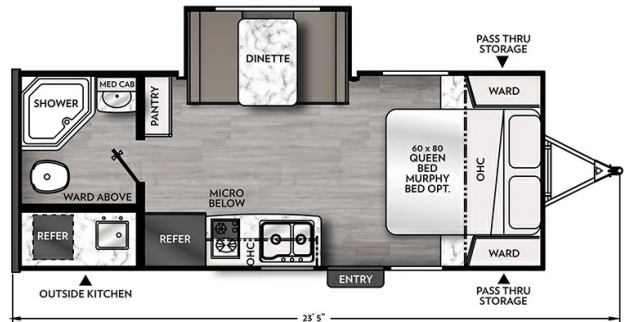

2025 COACHMEN APEX NANO 203RBK

SPECIFICATIONS

Year	2025
Manufacturer	COACHMEN
Brand	APEX NANO
Model	203RBK
Type	Travel Trailer
Status	New
Stock #	5069
Financing Available	✘
Warranty Available	✔
Suspension	N/A
Leveling	N/A
Exterior Length	23.4 ft.
Dry Weight	3916 lbs.
Sleeping Capacity	4 person(s)
Interior Colour	N/A
Exterior Colour	Fiberglass
Slideouts	1

Disclaimer: Product information, pricing and photos are as accurate as possible and are subject to change without notice.

SELLING FEATURES

Specifications and Features:

- Length (ft): 23'5"
- Width (ft): 7'6"
- Height (ft): 9'9"
- Interior Height (ft): 6'5"
- GVWR (lbs): 6000
- Dry Weight (lbs): 3916
- Payload Capacity (lbs): 2084
- Hitch Weight (lbs): 478
- Number Of Fresh Water Holding Tanks: 1
- Total Fresh Water Tank Capacity...