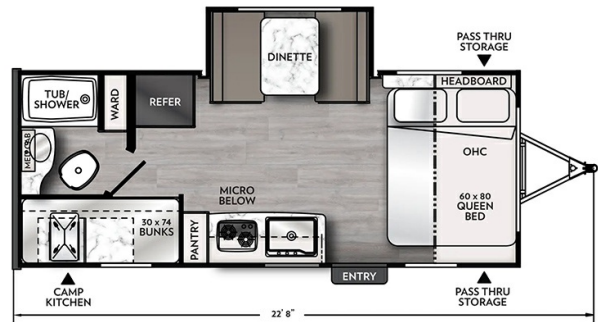

### SPECIFICATIONS

Year	2025
Manufacturer	COACHMEN
Brand	APEX NANO
Model	194BHS
Type	Travel Trailer
Status	New
Stock #	5085
Financing Available	✓
Warranty Available	✓
Suspension	N/A
Leveling	N/A
Exterior Length	22.7 ft.
Dry Weight	3845 lbs.
Sleeping Capacity	6 person(s)
Interior Colour	N/A
Exterior Colour	Fiberglass
Slideouts	1

### SELLING FEATURES

Specifications and Features:

- Length (ft): 22'8"
- Width (ft): 7'6"
- Height (ft): 9'10"
- Interior Height (ft): 6'5"
- GVWR (lbs): 4800
- Dry Weight (lbs): 3634
- Payload Capacity (lbs): 1166
- Hitch Weight (lbs): 428
- Number Of Fresh Water Holding Tanks: 1
- Total Fresh Water Tank Capacit...