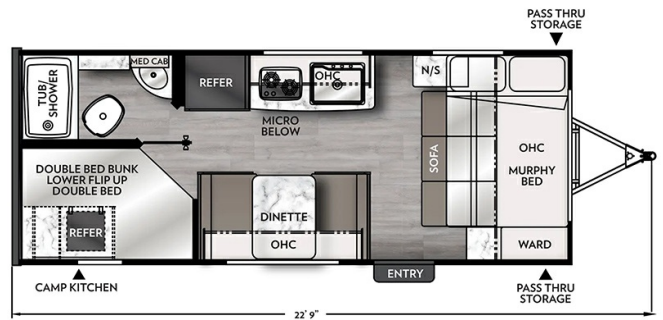

### SPECIFICATIONS

Year	2025
Manufacturer	COACHMEN
Brand	APEX NANO
Model	186BH
Type	Travel Trailer
Status	New
Stock #	5084
Financing Available	✓
Warranty Available	✓
Suspension	N/A
Leveling	N/A
Exterior Length	22.9 ft.
Dry Weight	3626 lbs.
Sleeping Capacity	7 person(s)
Interior Colour	N/A
Exterior Colour	Fiberglass
Slideouts	N/A

### SELLING FEATURES

Specifications and Features:

- Length (ft): 22'11"
- Width (ft): 7'6"
- Height (ft): 9'9"
- Interior Height (ft): 6'5"
- GVWR (lbs): 4700
- Dry Weight (lbs): 3626
- Payload Capacity (lbs): 1074
- Hitch Weight (lbs): 472
- Number Of Fresh Water Holding Tanks: 1
- Total Fresh Water Tank Capacit...